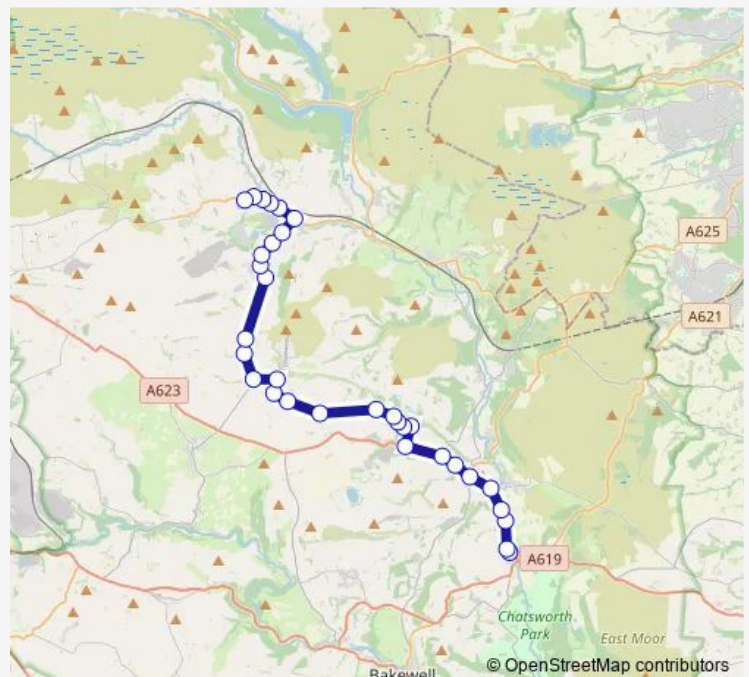

Thursday 08:05

Friday 08:05

Saturday —

Sunday —

Route info

Direction: Hulleys Garage

Stops: 32

Trip Duration: 0 hour 35 min

■ 025 — Baslow - Eyam - Hope Valley College

Church

Memorial Hall

Batham Gate

Stretfield Cottages

Mill

Travellers Rest Parsons Lane

Station Road End