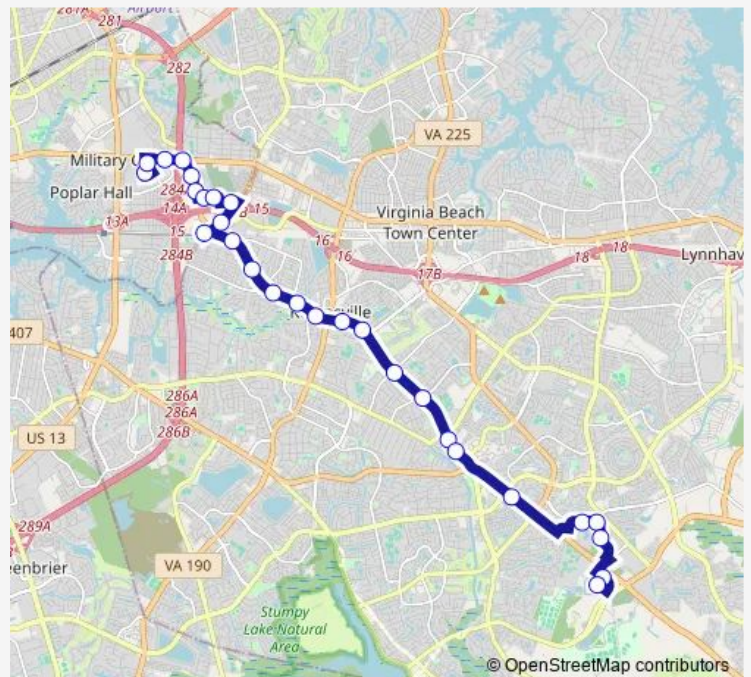

Route schedule

Wellness Loop — Military Circle Mall

Monday	06:10-23:10
Tuesday	06:10-23:10
Wednesday	06:10-23:10
Thursday	06:10-23:10
Friday	06:10-23:10
Saturday	06:10-23:13
Sunday	06:10-23:10

Route info

Direction: Wellness Loop

Stops: 28

Trip Duration: 0 hour 49 min

025 — Newtown Rd

North Center & Kempsville

Kempsville & Kempsville Cir

Kempsville & Wellville

Virginia Beach & Kempsville

Virginia Beach & Burling

Virginia Beach & Glenrock

Military Circle Mall

Direction

Military Circle Mall — Wellness Loop

28 stops

[Open route schedule](#)

Military Circle Mall

Route info

Direction: Military Circle Mall

Stops: 28

Trip Duration: 0 hour 50 min

University & Faculty

Medical & Glenn Mitchell

Wellness Loop

025 Bus time schedules and route maps are available in an offline PDF at busmaps.com. Use the busmaps.com website to see live bus times, train schedule or subway schedule, and step-by-step directions for all public transit in Chesapeake