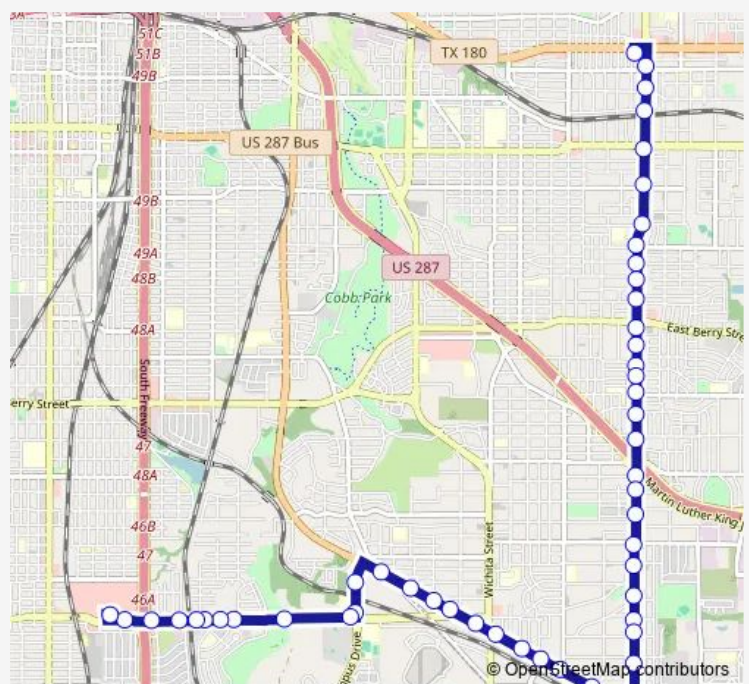

Miller & Hardeman

Miller & Collin

Miller & Chickasaw

Miller & Pierce

Route schedule

Dr.Dennis Dunkins Transfer Center # 3 (Rt 25) — La Gran Plaza Transfer Center #E

Monday 04:50-22:50

Tuesday 04:50-22:50

Wednesday 04:50-22:50

Thursday 04:50-22:50

Friday 04:50-22:50

Saturday 05:50-21:50

Sunday 05:50-20:50

Route info

Direction: Dr.Dennis Dunkins Transfer Center # 3 (Rt 25)

Stops: 51

Trip Duration: 0 hour 40 min

025 — Miller/E Seminary

Miller & Martin

Miller & Moberly

Miller & Brookline

Miller & Arbor

Miller & Algerita

Miller & Oak Hill - Kelroy

Miller & Mansfield Hwy

Miller & Oak Hill

Miller & Arbor

Miller & Brookline

Route schedule

La Gran Plaza Transfer Center #C — Dr.Dennis Dunkins Transfer Center # 3 (Rt 25)

Monday 06:04-22:34

Tuesday 06:04-22:34