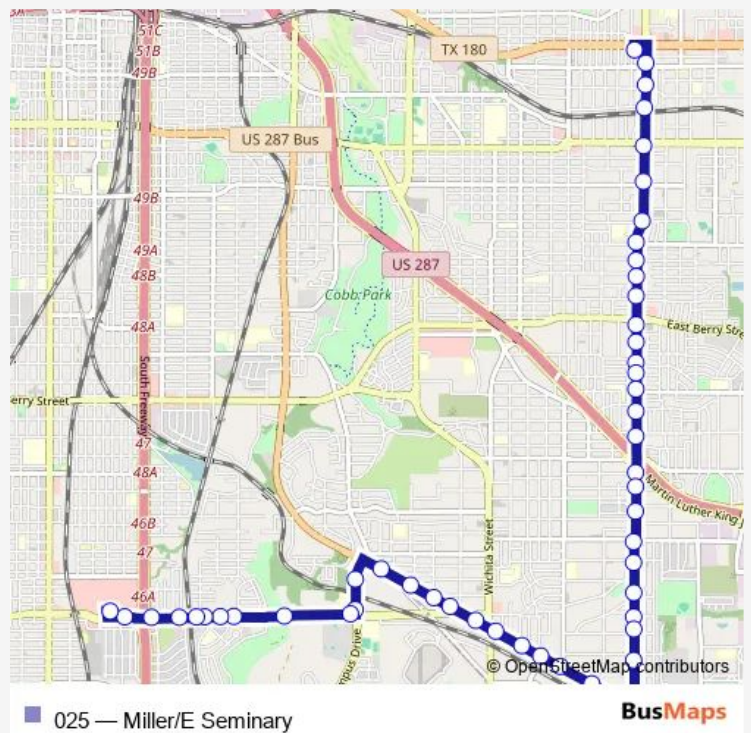

Miller & Hardeman

Miller & Collin

Miller & Chickasaw

Miller & Pierce

Route schedule

Dr.Dennis Dunkins Transfer Center # 3 (Rt 25) — La Gran Plaza Transfer Center #D

Monday	04:50-22:50
Tuesday	04:50-22:50
Wednesday	04:50-22:50
Thursday	04:50-22:50
Friday	04:50-22:50
Saturday	05:50-21:50
Sunday	05:50-20:50

Route info

Direction: Dr.Dennis Dunkins Transfer Center # 3 (Rt 25)

Stops: 52

Trip Duration: 0 hour 40 min

Miller & Martin

Miller & Moberly

Miller & Brookline

Miller & Arbor

Seminary & Evans

Seminary & South Fwy

La Gran Plaza Transfer Center #D

Direction

La Gran Plaza Transfer Center #A — Dr.Dennis Dunkins
Transfer Center # 3 (Rt 25)

50 stops

[Open route schedule](#)

La Gran Plaza Transfer Center #A

Route info

Direction: La Gran Plaza Transfer Center #A

Stops: 50

Trip Duration: 0 hour 46 min

Miller & Moberly

Miller & Martin

Miller & Fairlane

Miller & Pierce