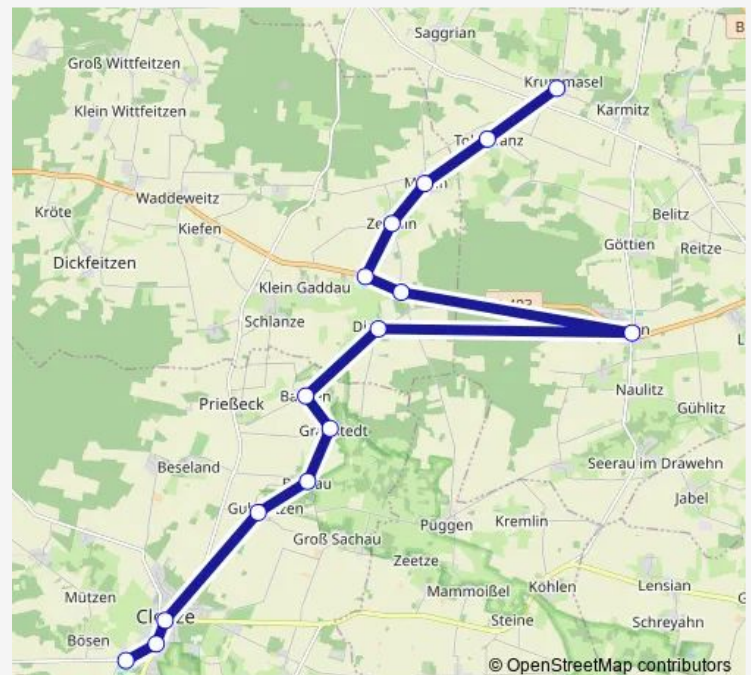

Tuesday 13:17-15:23

Wednesday 13:17-15:23

Thursday 13:17-15:23

Friday 13:17

Saturday —

Sunday —

Route info

Direction: Clenze Kgs

Stops: 15

Trip Duration: 0 hour 43 min

8311

Direction

Clenze Kgs — Tüschau Ort

13 stops

[Open route schedule](#)

Clenze Kgs

Zebelin Ort

Marlin

Krummasel

Tüschau Ort

Route schedule

Clenze Kgs — Tüschau Ort

Monday 13:17-15:23

Tuesday 13:17-15:23

Thursday 06:34-06:38

Friday 06:34-06:38

Saturday —

Sunday —

Route info

Direction: Tüschau Ort

Stops: 22

Trip Duration: 1 hour 10 min