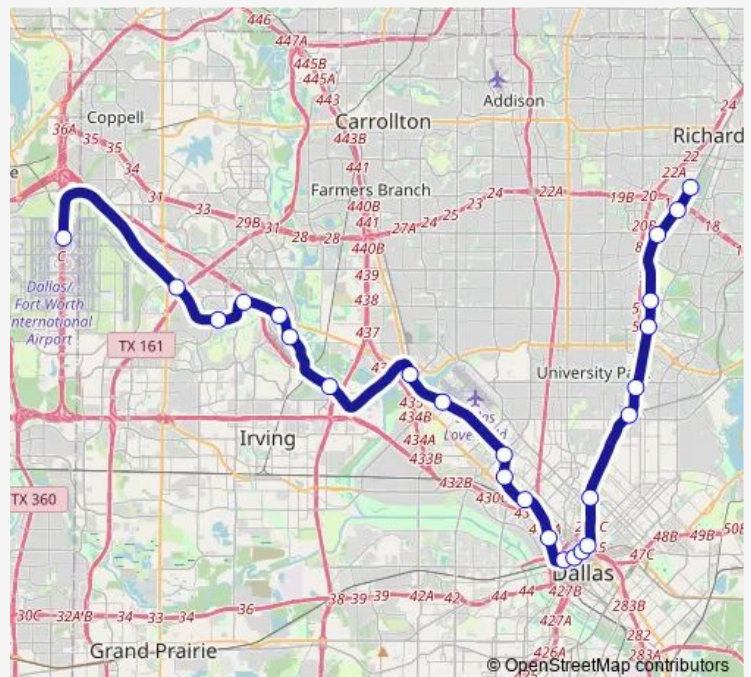

Belt Line Station

DFW Airport Station

Route schedule

Fair Park Station — DFW Airport Station

Monday 04:14-16:39

Tuesday 04:14-16:39

Wednesday 04:14-16:39

Thursday 04:14-16:39

Friday 04:14-16:39

Saturday 04:16-06:26

Sunday 04:16-06:26

Route info

Direction: Fair Park Station

Stops: 20

Trip Duration: 1 hour 5 min

Orange — Dart Light Rail - Orange Line

**Direction**

DFW Airport Station — Sherman Pocket Track

25 stops

[Open route schedule](#)

DFW Airport Station

Belt Line Station

Dallas College Northlake Campus Station

Hidden Ridge Station

Irving Convention Center Station

LAS Colinas Urban Center Station

University OF Dallas Station

Bachman Station

Burbank Station

Inwood/Love Field Station

Southwest Medical District/Parkland

Market Center Station