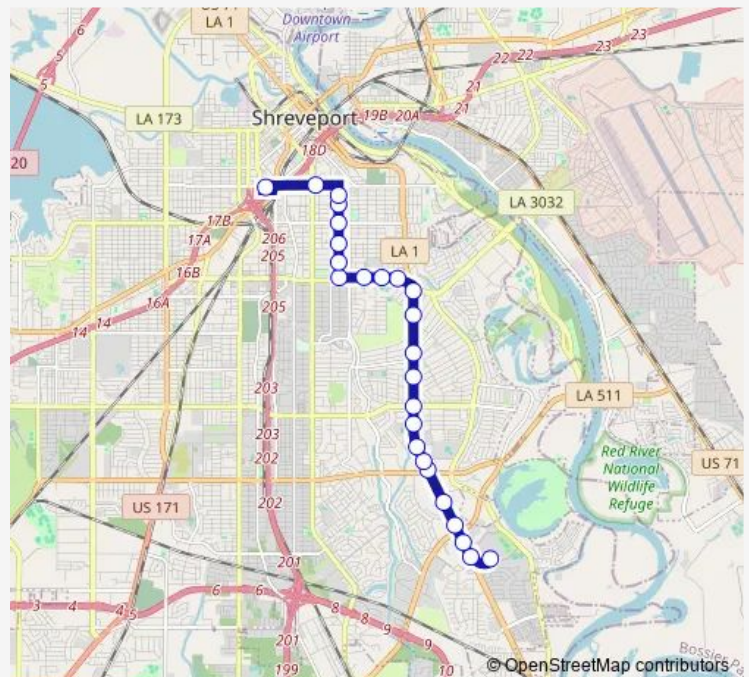

Youree Dr & Southfield Rd (Inbound)

Youree Dr & Leo Ave (Inbound)

Youree Dr & Ockley Dr (Inbound)

Youree Dr & Archer Ave (Inbound)

Youree Dr & Kings Hwy (Inbound)

Kings Hwy & Elm (Inbound)

Kings Hwy & Woodlawn Ave (Inbound)

Kings Hwy & Centenary Blvd (Inbound)

Kings Hwy & Highland Ave (Inbound)

Highland Ave & Washington St

Highland Ave & Dalzell St

Olive St & Highland Ave

Route schedule

Lsus — Sportran Intermodal Terminal

Monday	18:22-00:52 <sup>+1</sup>
Tuesday	18:22-00:52 <sup>+1</sup>
Wednesday	18:22-00:52 <sup>+1</sup>
Thursday	18:22-00:52 <sup>+1</sup>
Friday	18:22-00:52 <sup>+1</sup>
Saturday	18:22-00:52 <sup>+1</sup>
Sunday	08:37-16:57

Route info

Direction: Lsus

Stops: 25

Trip Duration: 0 hour 22 min

Alt 104 — Alt 104 - Youree/S'port Barksdale

Highland Ave & Herndon St

Highland Ave & Jordan St

Stoner Ave & Louisiana Ave (Inbound)

## Route info

Direction: Sportran Intermodal Terminal

Stops: 37

Trip Duration: 0 hour 37 min

Youree Dr & Albany Ave (Outbound)

Youree Dr & Ockley St (Outbound)

Youree Dr & Leo Ave (Outbound)

Youree Dr & Southfield Rd (Outbound)