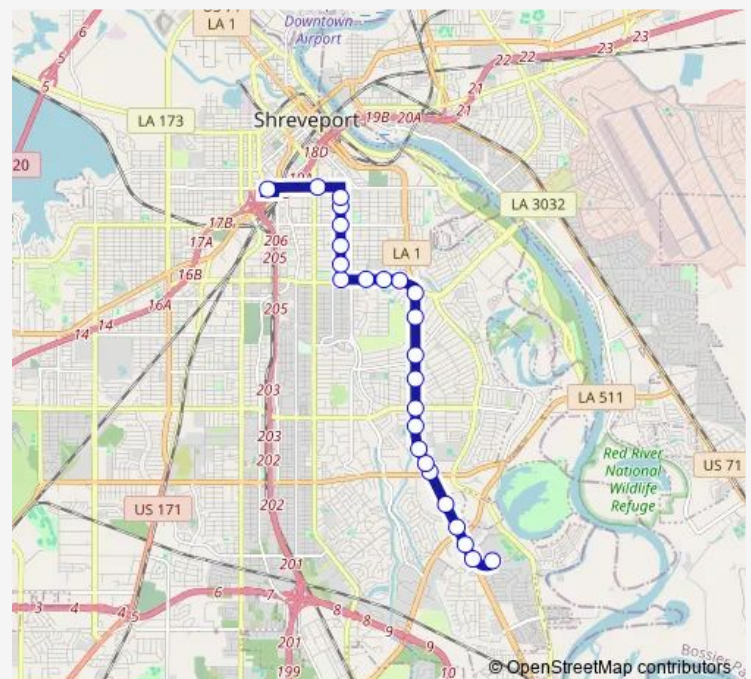

Youree Dr & Southfield Rd (Inbound)

Youree Dr & Leo Ave (Inbound)

Youree Dr & Ockley Dr (Inbound)

Youree Dr & Archer Ave (Inbound)

Youree Dr & Kings Hwy (Inbound)

Kings Hwy & Elm (Inbound)

Kings Hwy & Woodlawn Ave (Inbound)

Kings Hwy & Centenary Blvd (Inbound)

Kings Hwy & Highland Ave (Inbound)

Highland Ave & Washington St

Highland Ave & Dalzell St

Olive St & Highland Ave

Route schedule

Lsus — Sportran Intermodal Terminal

Monday	18:22-00:52 ⁺¹
Tuesday	18:22-00:52 ⁺¹
Wednesday	18:22-00:52 ⁺¹
Thursday	18:22-00:52 ⁺¹
Friday	18:22-00:52 ⁺¹
Saturday	18:22-00:52 ⁺¹
Sunday	08:37-16:57

Route info

Direction: Lsus

Stops: 25

Trip Duration: 0 hour 22 min

Alt 104 — Alt 104 - Youree/S'port Barksdale

Highland Ave & Herndon St

Highland Ave & Jordan St

Stoner Ave & Louisiana Ave (Inbound)

Route info

Direction: Sportran Intermodal Terminal

Stops: 37

Trip Duration: 0 hour 37 min

Youree Dr & Albany Ave (Outbound)

Youree Dr & Ockley St (Outbound)

Youree Dr & Leo Ave (Outbound)

Youree Dr & Southfield Rd (Outbound)