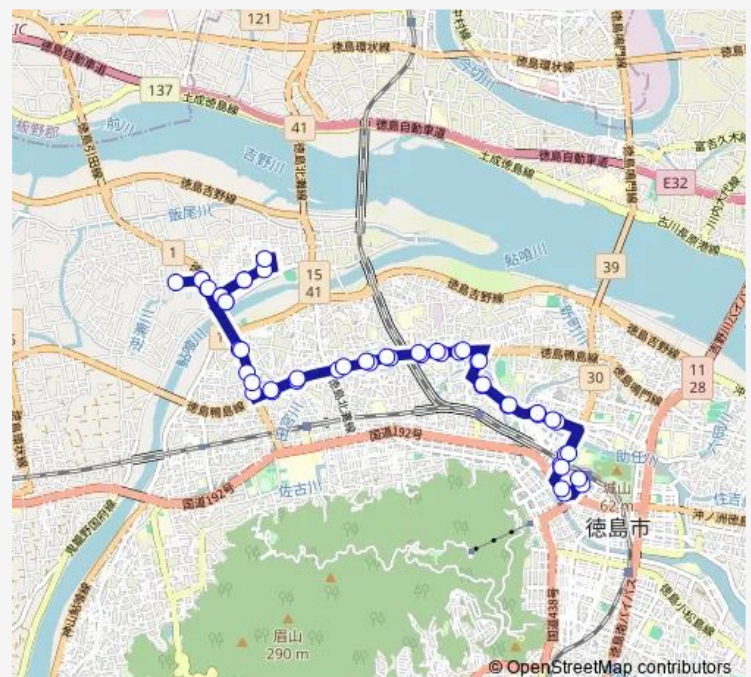

Thursday 08:30-17:45

Friday 08:30-17:45

Saturday 08:30-15:40

Sunday 08:30-15:40

Route info

Direction: 徳島駅前

Stops: 52

Trip Duration: 0 hour 58 min