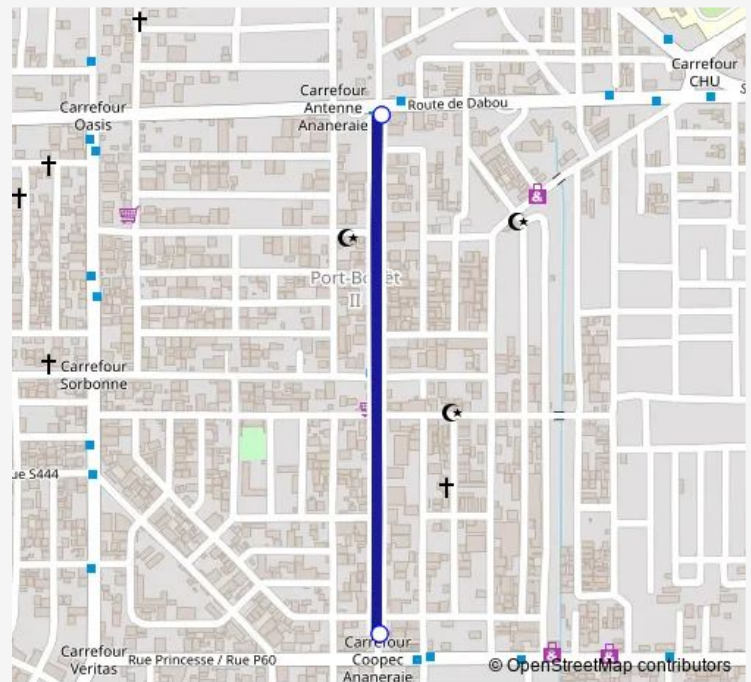

Bus woro woro : Coopec ananeraie ↔ Carrefour Oasis

[Go to website](#)

Direction

Coopec Ananeraie — Station Total Ananeraie

2 stops

[Open route schedule](#)

Coopec Ananeraie

Station Total Ananeraie

Route schedule

Coopec Ananeraie — Station Total Ananeraie

Monday	06:00
Tuesday	06:00
Wednesday	06:00
Thursday	06:00
Friday	06:00
Saturday	06:00
Sunday	06:00

Route info

Direction: Coopec Ananeraie

Stops: 2

Trip Duration: 0 hour 15 min

woro woro : Coopec ananeraie ↔ Carrefour Oasis

Direction

Station Total Ananeraie — Coopec Ananeraie

5 stops

[Open route schedule](#)

Station Total Ananeraie

Supermarché Nasr

Pharmacie Bethesda

Parc auto

Coopec Ananeraie

Route schedule

Station Total Ananeraie — Coopec Ananeraie

Monday	06:00
Tuesday	06:00
Wednesday	06:00
Thursday	06:00
Friday	06:00
Saturday	06:00
Sunday	06:00

Route info

Direction: Station Total Ananeraie