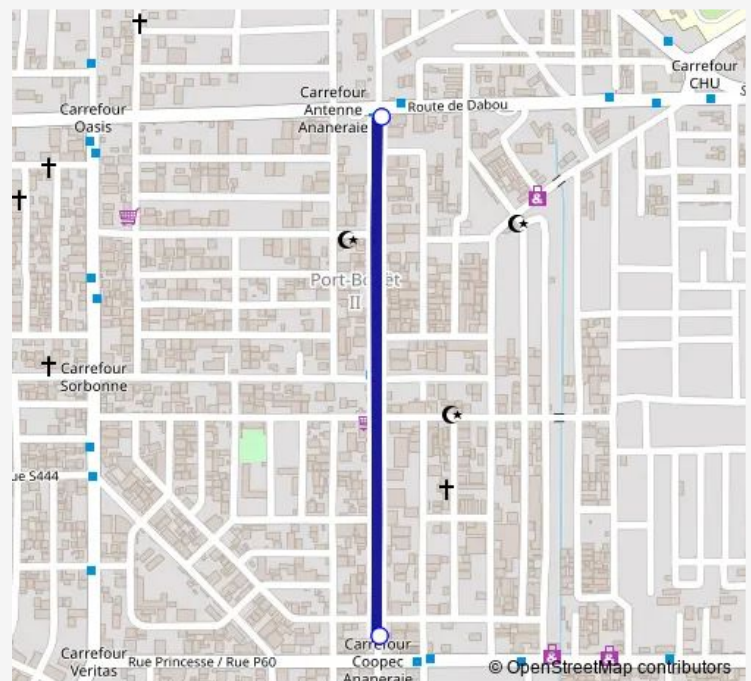

### Direction

Coopec Ananeraie — Station Total Ananeraie

2 stops

[Open route schedule](#)

Coopec Ananeraie

Station Total Ananeraie

### Route info

Direction: Coopec Ananeraie

Stops: 2

Trip Duration: 0 hour 15 min

woro woro : Coopec ananeraie ↔ Carrefour Oasis

## Direction

Station Total Ananeraie — Coopec Ananeraie

5 stops

[Open route schedule](#)

Station Total Ananeraie

Supermarché Nasr

Pharmacie Bethesda

Parc auto

## Route info

Direction: Station Total Ananeraie

Stops: 5

Trip Duration: 0 hour 15 min

Bus time schedules and route maps are available in an offline PDF at [busmaps.com](https://busmaps.com). Use the [busmaps.com](https://busmaps.com) website to see live bus times, train schedule or subway schedule, and step-by-step directions for all public transit in Abidjan