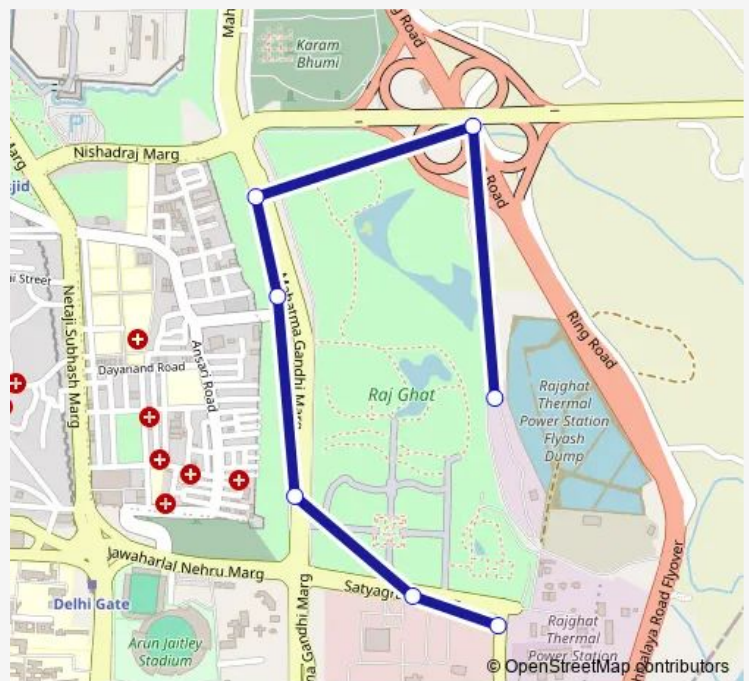

Bus 917Istldown

[Go to website](#)

Direction

Delhi Sachivalaya (Rajghat Power House) — Rajghat Depot

7 stops

[Open route schedule](#)

Delhi Sachivalaya (Rajghat Power House)

Rajghat Gandhi Darshan

Rajghat Ring Road

Shakti Sthal

Shanti Vana

Geeta Colony Pul

Rajghat Depot

Route schedule

Delhi Sachivalaya (Rajghat Power House) — Rajghat Depot

Monday 07:10-20:50

Tuesday 07:10-20:50

Wednesday 07:10-20:50

Thursday 07:10-20:50

Friday 07:10-20:50

Saturday 07:10-20:50

Sunday 07:10-20:50

Route info

Direction: Delhi Sachivalaya (Rajghat Power House)

Stops: 7

Trip Duration: 0 hour 11 min

917Istldown

9171stldown Bus time schedules and route maps are available in an offline PDF at busmaps.com. Use the busmaps.com website to see live bus times, train schedule or subway schedule, and step-by-step directions for all public transit in Delhi