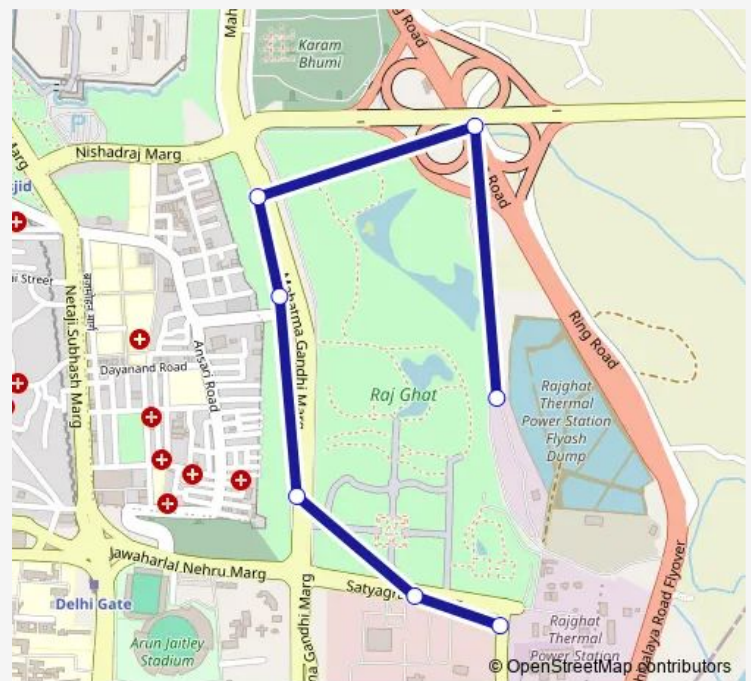

Bus 917Istldown

[Go to website](#)

Direction

Delhi Sachivalaya (Rajghat Power House) — Rajghat Depot

7 stops

[Open route schedule](#)

Delhi Sachivalaya (Rajghat Power House)

Rajghat Gandhi Darshan

Rajghat Ring Road

Shakti Sthal

Shanti Vana

Geeta Colony Pul

Rajghat Depot

Route schedule

Delhi Sachivalaya (Rajghat Power House) — Rajghat Depot

Monday 07:10-20:50

Tuesday 07:10-20:50

Wednesday 07:10-20:50

Thursday 07:10-20:50

Friday 07:10-20:50

Saturday 07:10-20:50

Sunday 07:10-20:50

Route info

Direction: Delhi Sachivalaya (Rajghat Power House)

Stops: 7

Trip Duration: 0 hour 11 min

917Istldown

9171stldown Bus time schedules and route maps are available in an offline PDF at busmaps.com. Use the busmaps.com website to see live bus times, train schedule or subway schedule, and step-by-step directions for all public transit in Delhi