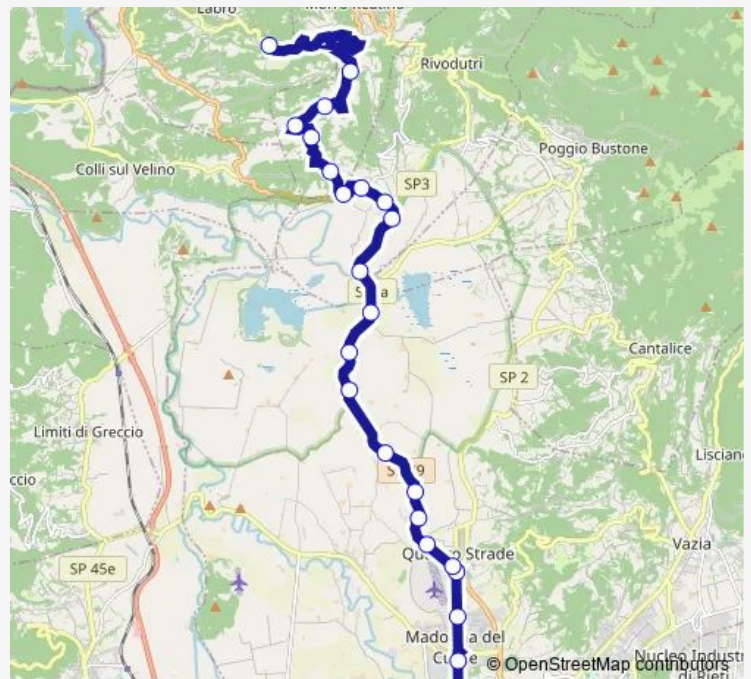

Rieti | Stazione FS Ist. Superiore Principessa di Napoli # f1070 — LABRO | Colle Rucciolo # f9107

Monday	—
Tuesday	—
Wednesday	—
Thursday	—
Friday	—
Saturday	06:30
Sunday	—

Route info

Direction: Rieti | Stazione FS Ist. Superiore Principessa di Napoli # f1070

Stops: 24

Trip Duration: 0 hour 30 min

Rieti - Colle Rucciolo # Ri602a

MORRO | Strada Collelungo # f9042

MORRO | Collatea # f9043

MORRO | Santarioli # f9045

LABRO | Colle Rucciolo # f9107

Bus time schedules and route maps are available in an offline PDF at busmaps.com. Use the busmaps.com website to see live bus times, train schedule or subway schedule, and step-by-step directions for all public transit in Rieti