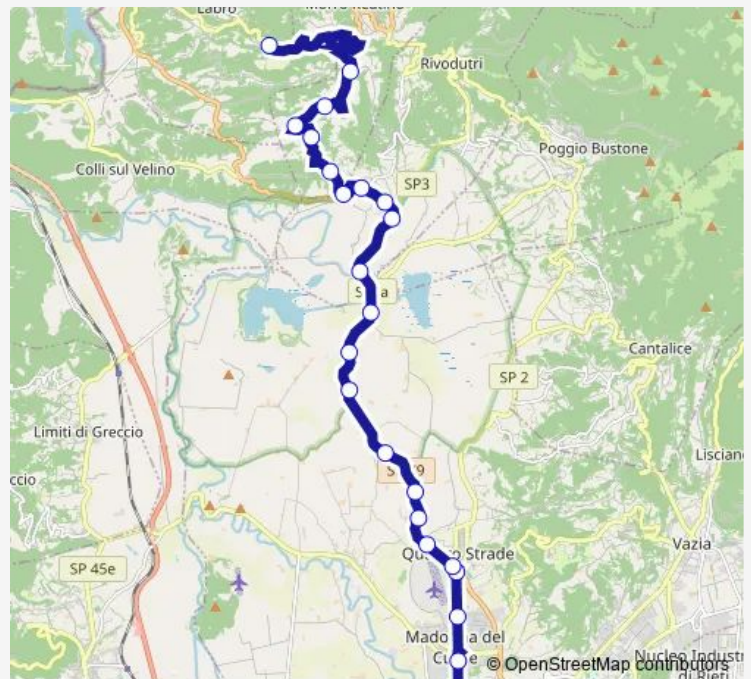

Rieti | Stazione FS Ist. Superiore Principessa di Napoli # f1070 — Labro | Colle Rucciolo # f9107

Monday	—
Tuesday	—
Wednesday	—
Thursday	—
Friday	—
Saturday	06:35
Sunday	—

Route info

Direction: Rieti | Stazione FS Ist. Superiore Principessa di Napoli # f1070

Stops: 24

Trip Duration: 0 hour 30 min

Rieti - Colle Rucciolo # Ri602a

Morro | Strada Collelungo # f9042

Morro | Collatea # f9043

Morro | Santarioli # f9045

Labro | Colle Rucciolo # f9107

Bus time schedules and route maps are available in an offline PDF at busmaps.com. Use the busmaps.com website to see live bus times, train schedule or subway schedule, and step-by-step directions for all public transit in Rieti