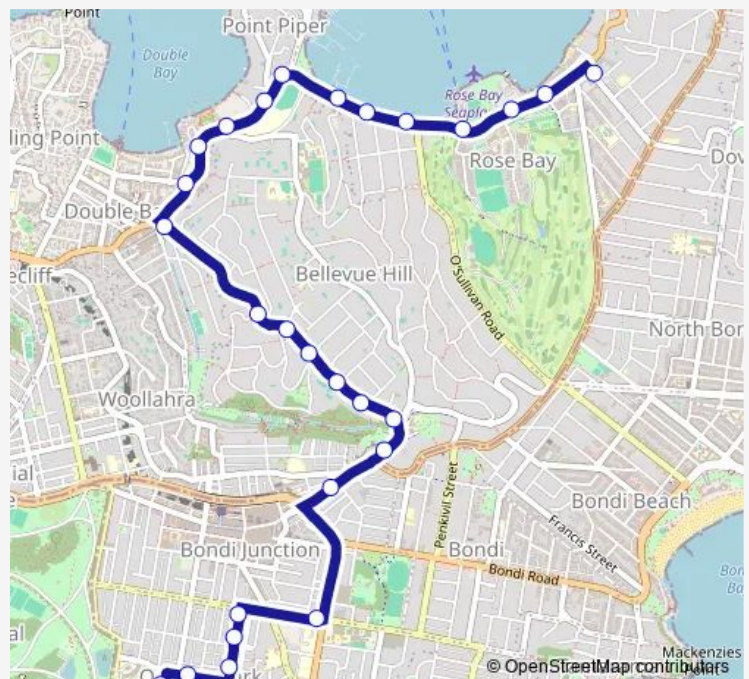

School Bus 702e Moriah College Queens Park to Dover and New South Head Rds

[Go to website](#)

Direction

Moriah College, Baronga Av — Dover Rd Before Ian St

27 stops

[Open route schedule](#)

- Moriah College, Baronga Av
- Queens Park Rd Opp Queens Park
- Bourke St Opp Arnold St
- Bourke St After Cuthbert St
- Bourke St Before Birrell St
- Birrell St Opp War Memorial Hospital
- Old South Head Rd Before Edgecliff Rd
- Victoria Rd After Old South Head Rd
- Cooper Park, Bellevue Rd
- Bellevue Rd Opp Riddell St
- Bellevue Rd Opp Rivers St
- Bellevue Rd At Cooper Park Rd
- Bellevue Rd Opp Kambala Rd
- Bellevue Rd At Arthur St
- Bellevue Rd At New South Head Rd
- New South Head Rd At William St
- New South Head Rd Before Gladwood Gdns
- New South Head Rd Opp Victoria Rd
- New South Head Rd Before Wolseley Rd
- New South Head Rd At Wunulla Rd
- New South Head Rd Opp Cranbrook Rd

Route schedule

Moriah College, Baronga Av — Dover Rd Before Ian St

Monday	15:25-15:50
Tuesday	15:25-15:50
Wednesday	15:25-15:50
Thursday	15:25-15:50
Friday	15:25-15:50
Saturday	—
Sunday	—

Route info

Direction: Moriah College, Baronga Av

Stops: 27

Trip Duration: 0 hour 34 min

702e — Moriah College Queens Park to Dover and New South Head Rds **BusMaps**

New South Head Rd Opp Salisbury Rd

New South Head Rd Opp O'Sullivan Rd

New South Head Rd Opp Elanora St

Rose Bay RSL Club, New South Head Rd

New South Head Rd Opp Norwich Rd

Dover Rd Before Ian St

702e School Bus time schedules and route maps are available in an offline PDF at busmaps.com. Use the busmaps.com website to see live bus times, train schedule or subway schedule, and step-by-step directions for all public transit in Sydney