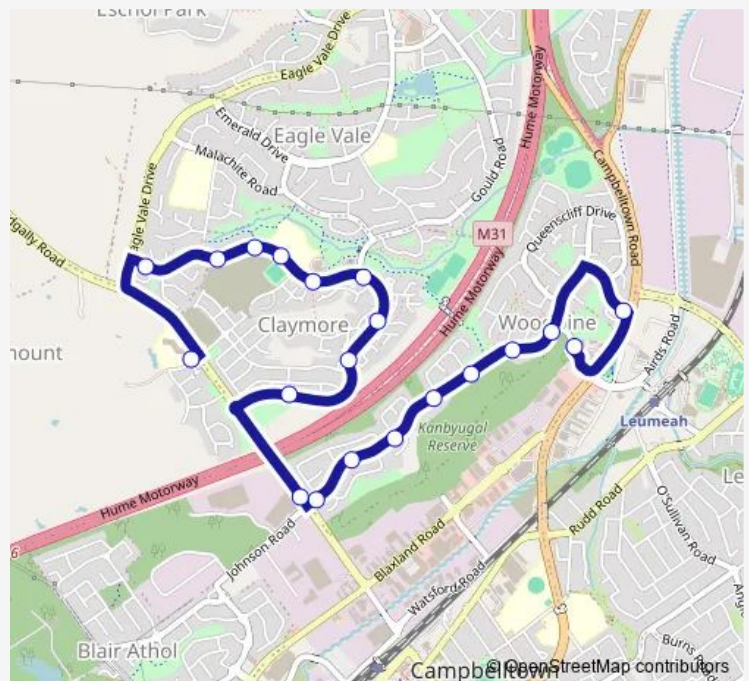

Dobell Rd At Coldquhoun Way

Dobell Rd Opp Claymore Public School

Dobell Rd Opp Carter Pl

Dobell Reserve, Dobell Rd

Dobell Rd Opp Rees Cl

Blairmount Public School, Clydesdale Dr

Route schedule

Harbord Rd Before Rennie Rd — Blairmount Public School, Clydesdale Dr

Monday	08:38
Tuesday	08:38
Wednesday	08:38
Thursday	08:38
Friday	—
Saturday	—
Sunday	—

Route info

Direction: Harbord Rd Before Rennie Rd

Stops: 20

Trip Duration: 0 hour 17 min

5036 — Campbelltown Rd to Blairmount Ps