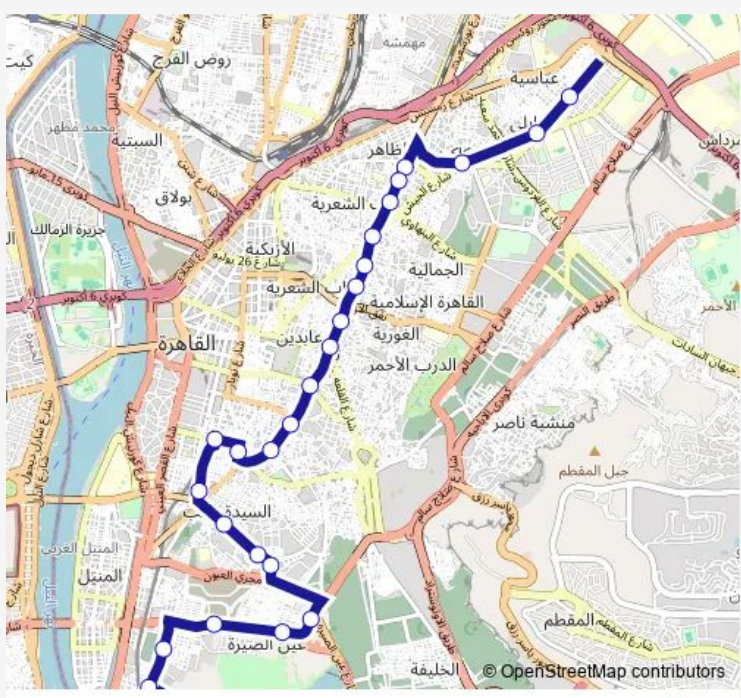

Bus CTA 26t Abbaseya Station - Amr Ibn El Aas Station

[Go to website](#)

Direction
 Al Qobba Al Fidaweyya Mosque (Abbaseya) — Fustat Market
 25 stops
[Open route schedule](#)

- Al Qobba Al Fidaweyya Mosque (Abbaseya)
- Abdo Basha
- Al Geish Square
- Bab Al Shaereyya Girls Elementary School
- Bab Al Shaereyya Hospital
- Olowwa Faris St. (Bab Al Shaereyya)
- Bab Al Shaaria Square
- Al Huda Mosuqe (Al Mosky)
- Port Said St. Pedestrian Al Mosky
- Al Banat Mosque
- Cairo Security Directorate
- Ahmed Maher Teaching Hospital
- Al Tawheed Wal Nour (Al Sayeda Zeinab)
- Qadry Basha (Al Sayeda Zeinab)
- Al Sayeda Zeinab
- Al Mounira Hospital
- Abou Al Reesh
- Berm Al Tounsi St (Abou Al Reesh)
- Masaken Zainhom Station
- Red Crescent (Masaken Zainhom)
- Al Abtal Club (Ein Al Seera)

Route schedule

Al Qobba Al Fidaweyya Mosque (Abbaseya) — Fustat Market

Monday	10:00
Tuesday	10:00
Wednesday	10:00
Thursday	10:00
Friday	10:00
Saturday	10:00
Sunday	10:00

Route info

Direction: Al Qobba Al Fidaweyya Mosque (Abbaseya)

Stops: 25

Trip Duration: 0 hour 54 min

■ CTA 26t — Abbaseya Station - Amr Ibn El Aas Station **BusMaps**

Traffic Department (Ain El Sira)

Misr El Qadima District Presidency

Catholic Cemetery (Misr Al Qadima)

Monday 10:00

Tuesday 10:00

Wednesday 10:00

Thursday 10:00

Friday 10:00

Saturday 10:00

Sunday 10:00

Route info