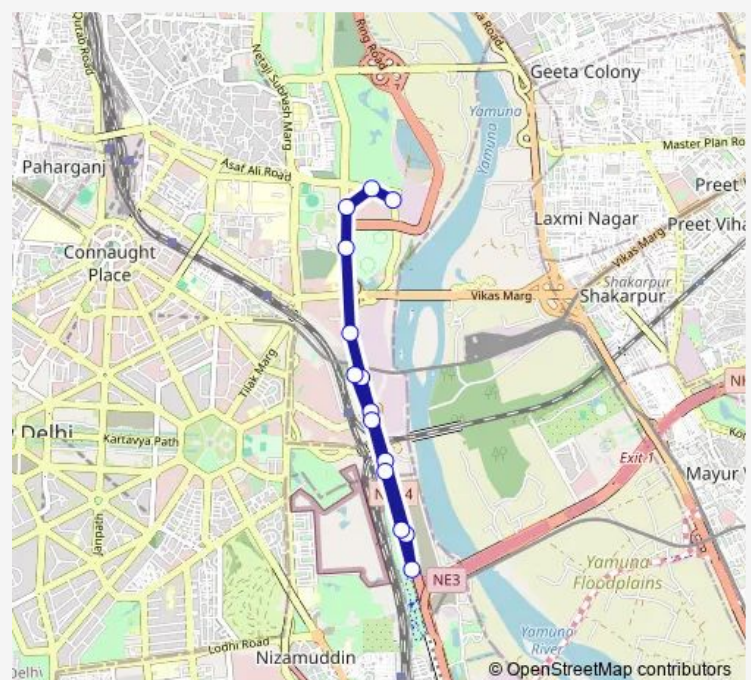

### Direction

Delhi Sachivalaya (Raj Ghat Power House) — Indraprastha Cluster Depot

14 stops

[Open route schedule](#)

Delhi Sachivalaya (Raj Ghat Power House)

Rajghat Gandhi Darshan

Gandhi Darshan

Indira Gandhi Stadium

### Route schedule

Delhi Sachivalaya (Raj Ghat Power House) — Indraprastha Cluster Depot

Monday 13:04-23:27

Tuesday 13:04-23:27

Wednesday 13:04-23:27

Thursday 13:04-23:27

Friday 13:04-23:27

Saturday 13:04-23:27

Sunday 13:04-23:27

### Route info

Direction: Delhi Sachivalaya (Raj Ghat Power House)

Stops: 14

Trip Duration: 0 hour 28 min

■ 917stlup

917stlup Bus time schedules and route maps are available in an offline PDF at [busmaps.com](https://busmaps.com). Use the [busmaps.com](https://busmaps.com) website to see live bus times, train schedule or subway schedule, and step-by-step directions for all public transit in New Delhi