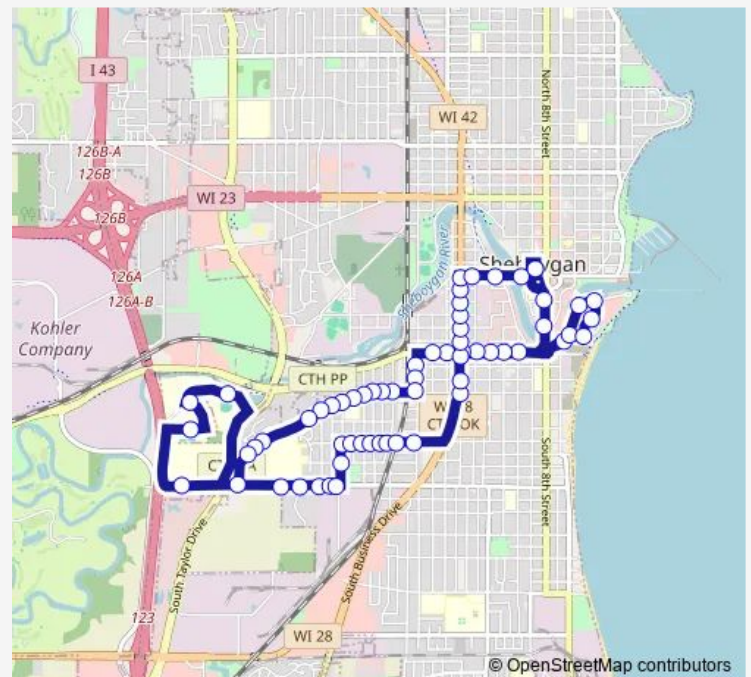

### Direction

Downtown Transit Center — Downtown Transit Center

63 stops

[Open route schedule](#)

Downtown Transit Center

S. 8th St. & Virginia Ave.

S. 8th St. & Riverfront Dr.

S. Pier Dr. & Illinois Ave.

Georgia Ave. & S. 20th St.

### Route schedule

Downtown Transit Center — Downtown Transit Center

Monday 05:15-19:15

Tuesday 05:15-19:15

Wednesday 05:15-19:15

Thursday 05:15-19:15

Friday 05:15-19:15

Saturday 09:15-15:15

### Route info

Direction: Downtown Transit Center

Stops: 63

Trip Duration: 0 hour 28 min

3 South

BusMaps

Georgia Ave. & S. 21st St.

Georgia Ave. & S. 22nd St.