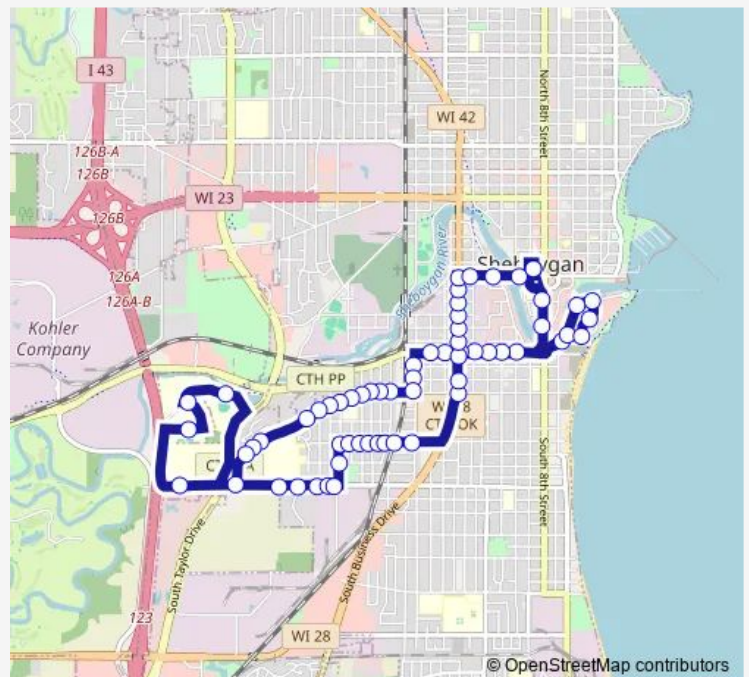

S. 8th St. & Riverfront Dr.

S. Pier Dr. & Illinois Ave.

S. Pier Dr. & Fishermans Rd

Fisherman's Rd & Blue Harbor Dr.

Lakeview Dr. & Blue Harbor Dr.

S. Pier Dr. & Blue Harbor Dr

S. Pier Dr. & Lakeview Dr

Indiana Ave & S. 10th Street

S. 17th St. & Georgia Ave.

Georgia Ave. & S. 19th St.

Georgia Ave. & S. 20th St.

Route schedule

Downtown Transit Center — Downtown Transit Center

Monday 05:15-19:15

Tuesday 05:15-19:15

Wednesday 05:15-19:15

Thursday 05:15-19:15

Friday 05:15-19:15

Saturday 09:15-15:15

Sunday —

Route info

Direction: Downtown Transit Center

Stops: 63

Trip Duration: 0 hour 28 min

3 South

BusMaps

Georgia Ave. & S. 21st St.

Georgia Ave. & S. 22nd St.

Georgia Ave. & S. 23rd St.

Georgia Ave. & S. 24th St.

Georgia Ave. & S. 25th St.

Georgia Ave. & S. 26th St.