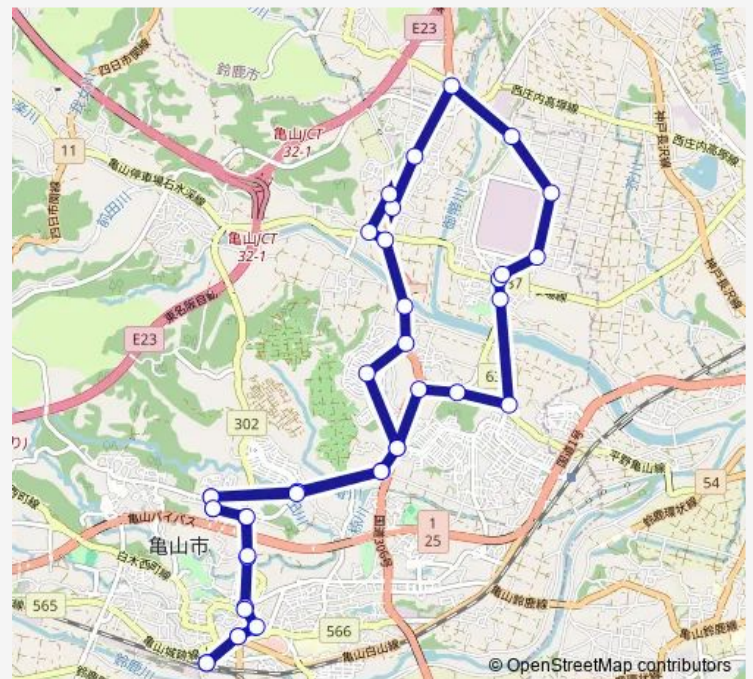

### Route schedule

亀山駅前 — 亀山駅前

Monday 07:30-15:03

Tuesday 07:30-15:03

Wednesday 07:30-15:03

Thursday 07:30-15:03

Friday 07:30-15:03

Saturday 07:30-15:03

### Route info

Direction: 亀山駅前

Stops: 40

Trip Duration: 1 hour 4 min

■ 東部ルート

BusMaps

徳原

川崎地区コミュニティセンター

## Route info

Direction: 亀山駅前

Stops: 24

Trip Duration: 0 hour 37 min

## Route info

Direction: 井田川駅

Stops: 17

Trip Duration: 0 hour 26 min

東部ルート Bus time schedules and route maps are available in an offline PDF at busmaps.com. Use the busmaps.com website to see live bus times, train schedule or subway schedule, and step-by-step directions for all public transit in Kameyama