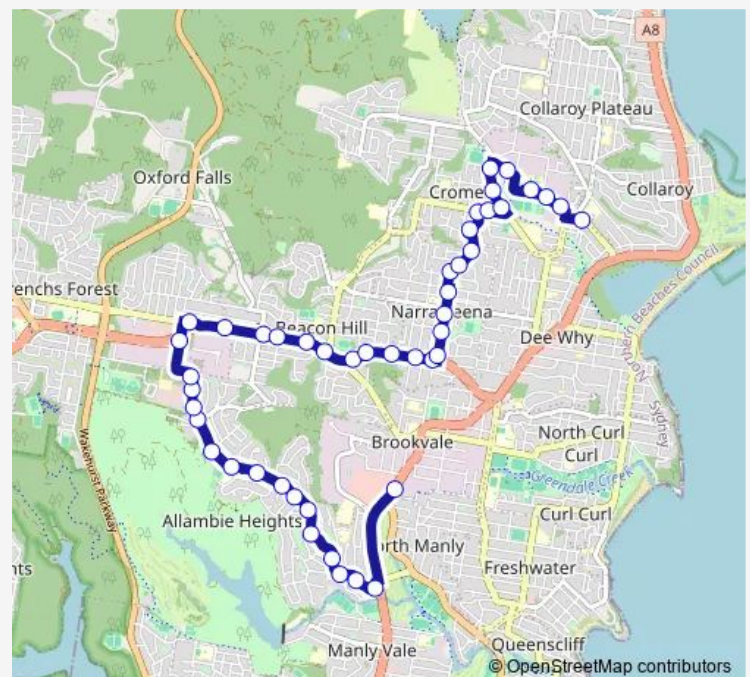

Allambie Rd Before Warringah Rd

Skyline Shops, Frenchs Forest Rd E

Warringah Rd After Jones St

Warringah Rd At Ellis Rd

Warringah Rd At Oxford Falls Rd

Route schedule

Warringah Mall, Pittwater Rd, Stand B — Pittwater House School, South Creek Rd

Monday 07:24

Tuesday 07:24

Wednesday 07:24

Thursday 07:24

Friday 07:24

Saturday —

Sunday —

Route info

Direction: Warringah Mall, Pittwater Rd, Stand B

Stops: 46

Trip Duration: 0 hour 36 min

600n — Nbsc Cromer Campus to Warringah Mall

Warringah Rd Before Cornish Av

Warringah Rd Before Willandra Rd

Warringah Rd Opp Beacon Hill Rd

Warringah Rd At Mckillop Rd

Warringah Rd At Lascelles Rd

Warringah Rd At Waratah Pde

Warringah Rd Before Alfred St

Alfred St After Warringah Rd

Alfred St Opp Narraweena Community Centre

St John's Primary School Before Mcintosh Rd