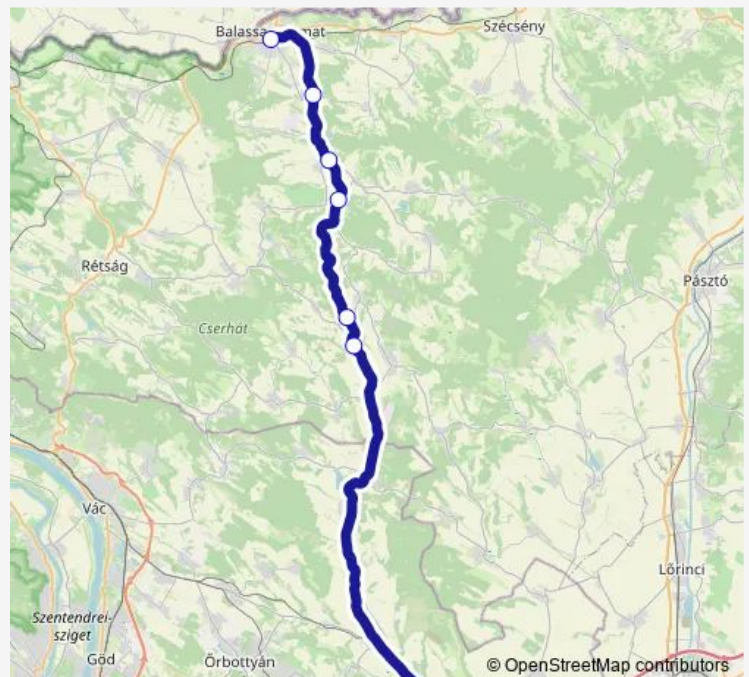

## Route schedule

Nógrádkövesd — Balassagyarmat

|           |       |
|-----------|-------|
| Monday    | —     |
| Tuesday   | —     |
| Wednesday | —     |
| Thursday  | —     |
| Friday    | 20:37 |
| Saturday  | 20:37 |
| Sunday    | 20:37 |

## Route info

Direction: Nógrádkövesd

Stops: 5

Trip Duration: 0 hour 38 min