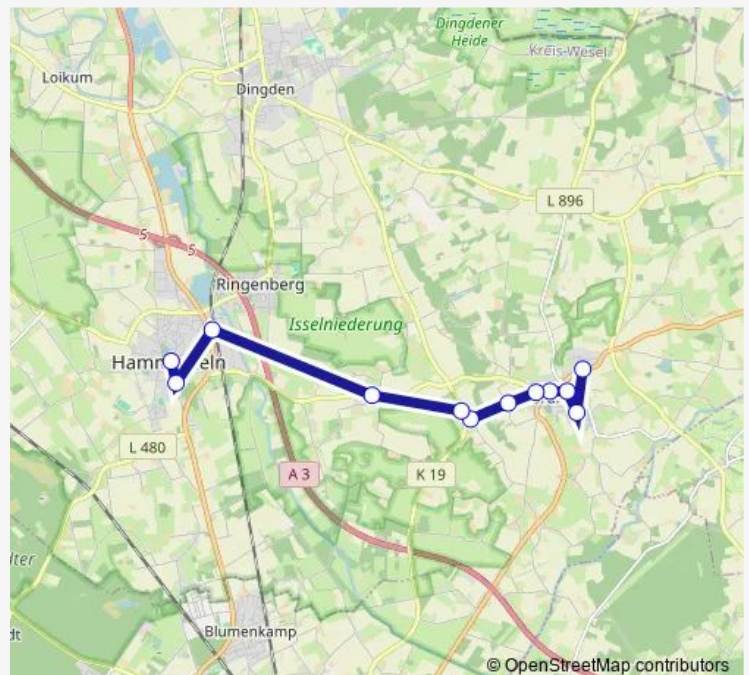

Route schedule

Hammingeln Brünen Berg — Hammingeln Markt

Monday 07:40-16:50

Tuesday 07:40-16:50

Wednesday 07:40-16:50

Thursday 07:40-16:50

Friday 07:40-16:50

Saturday —

Sunday —

Route info

Direction: Hammingeln Brünen Berg

Stops: 12

Trip Duration: 0 hour 22 min

Direction

Hammingeln Markt — Hammingeln Brünen Berg

33 stops

Friday 09:23

Saturday —

Sunday —

Route info

Direction: Hammingeln Markt

Stops: 33

Trip Duration: 1 hour 15 min

Hamminkeln Havelich Trafoturm

Wednesday 06:55-17:23

Thursday 06:55-17:23

Friday 06:55-17:23

Saturday —

Sunday —

Route info

Direction: Hammingeln Markt

Stops: 36