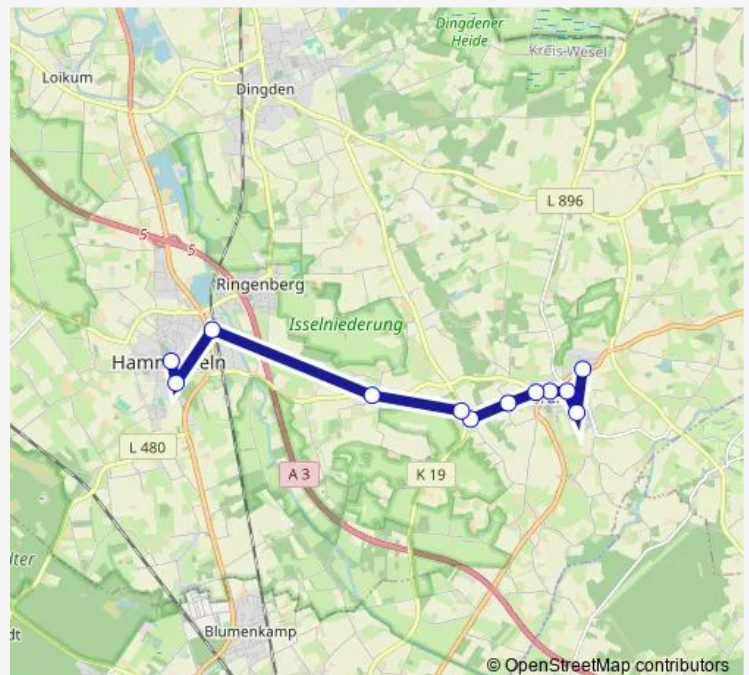

Route schedule

Hammingeln Brünen Berg — Hammingeln Markt

Monday 07:40-16:50

Tuesday 07:40-16:50

Wednesday 07:40-16:50

Thursday 07:40-16:50

Friday 07:40-16:50

Saturday —

Sunday —

Route info

Direction: Hammingeln Brünen Berg

Stops: 12

Trip Duration: 0 hour 22 min

Direction

Hammingeln Markt — Hammingeln Brünen Berg

36 stops

Friday 06:55-17:23

Saturday —

Sunday —

Route info

Direction: Hammingeln Markt

Stops: 36

Trip Duration: 1 hour 20 min

Schermbeck Hogefelds/Rauendahl

Route info

Direction: Hammingeln Markt

Stops: 33

Trip Duration: 1 hour 15 min

Hamminkeln Havelich Trafoturm

Hammink. Havelich Feriendorf

Hamminkeln Waldweg

Hamminkeln Havelicher Weg