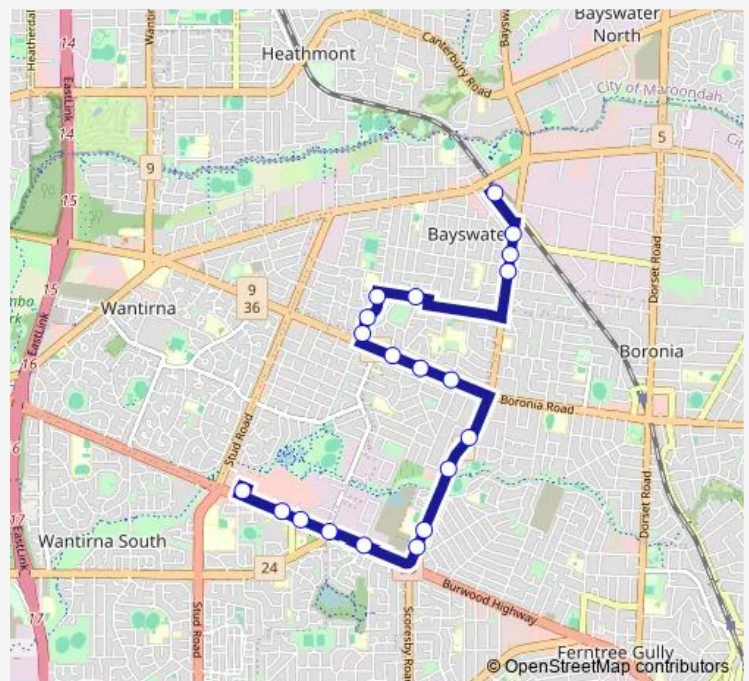

**Bus 745 Wantirna / Boronia - Bayswater**

[Go to website](#)

**Direction**

Knox City SC/Burwood Hwy (Wantirna South) — Bayswater Station/Station St (Bayswater)

20 stops

[Open route schedule](#)

- Knox City SC/Burwood Hwy (Wantirna South)
- Capital City Bvd/Burwood Hwy (Wantirna South)
- Knox City Council/Burwood Hwy (Knoxfield)
- Lewis Rd/Burwood Hwy (Wantirna South)
- Parkhurst Dr/Burwood Hwy (Knoxfield)
- Applegum Cres/Scoresby Rd (Ferntree Gully)
- Fairhills High School/Scoresby Rd (Ferntree Gully)
- Salmon Rd/Scoresby Rd (Boronia)
- Gertonia Ave/Scoresby Rd (Boronia)
- Edinburgh Rd/Boronia Rd (Boronia)
- Dinsdale Rd/Boronia Rd (Boronia)
- Sasses Ave/Boronia Rd (Boronia)
- Carramar Ct/Pindari Dr (Bayswater)
- Warruga Ave/Pindari Dr (Bayswater)
- Karalee Ct/Pindari Dr (Bayswater)
- Marie Wallace Way/Terama Cres (Bayswater)
- Mitre Cres/Scoresby Rd (Bayswater)
- Neilson St/Scoresby Rd (Bayswater)
- High St/Scoresby Rd (Bayswater)
- Bayswater Station/Station St (Bayswater)

**Route schedule**

Knox City SC/Burwood Hwy (Wantirna South) — Bayswater Station/Station St (Bayswater)

Monday	14:30
Tuesday	14:30
Wednesday	14:30
Thursday	14:30
Friday	14:30
Saturday	—
Sunday	—

**Route info**

Direction: Knox City SC/Burwood Hwy (Wantirna South)

Stops: 20

Trip Duration: 0 hour 15 min

745 — Wantirna / Boronia - Bayswater

## Direction

Bayswater Station/Station St (Bayswater) — Wantirna Primary School/Mountain Hwy (Wantirna)

12 stops

[Open route schedule](#)

Bayswater Station/Station St (Bayswater)

Bayswater SC/High St (Bayswater)