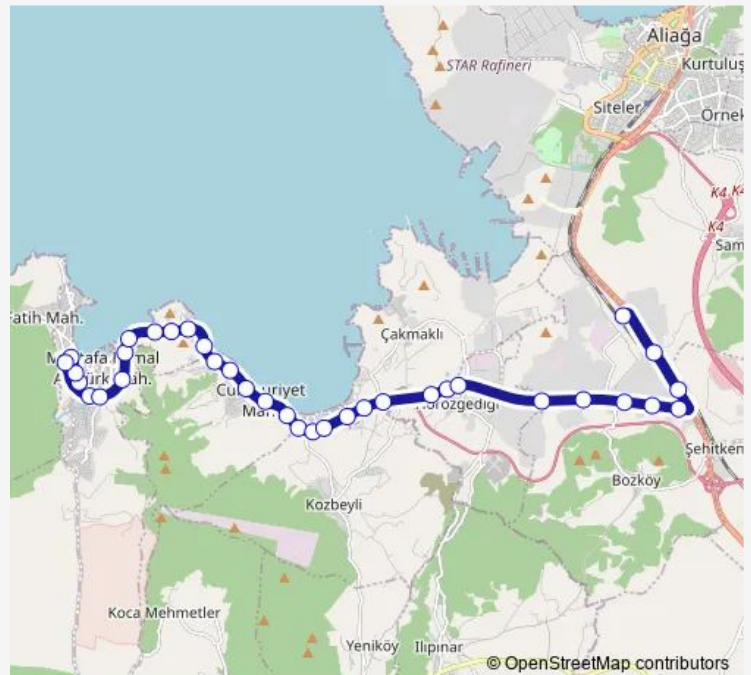

Gencelli

Mimar Sinan

Ulus

Route schedule

Yeni Foça Son Durak — Biçerova İstasyon

Monday 00:00-23:05

Tuesday 00:00-23:05

Wednesday 00:00-23:05

Thursday 00:00-23:05

Friday 00:00-23:05

Saturday 00:00-23:10

Sunday 00:00-23:10

Route info

Direction: Yeni Foça Son Durak

Stops: 35

Trip Duration: 0 hour 52 min

Tuesday 00:50-23:50

Wednesday 00:50-23:50

Thursday 00:50-23:50

Friday 00:50-23:50

Saturday 00:50-23:50

Sunday 00:50-23:50

Route info

Direction: Biçerova İstasyon

Stops: 34

Trip Duration: 0 hour 48 min

Mercan

Gazi Mustafa Kemal

Yeni Foça Birlik Evleri

Dođal Kent

Yücel Sitesi

Oruç Reis