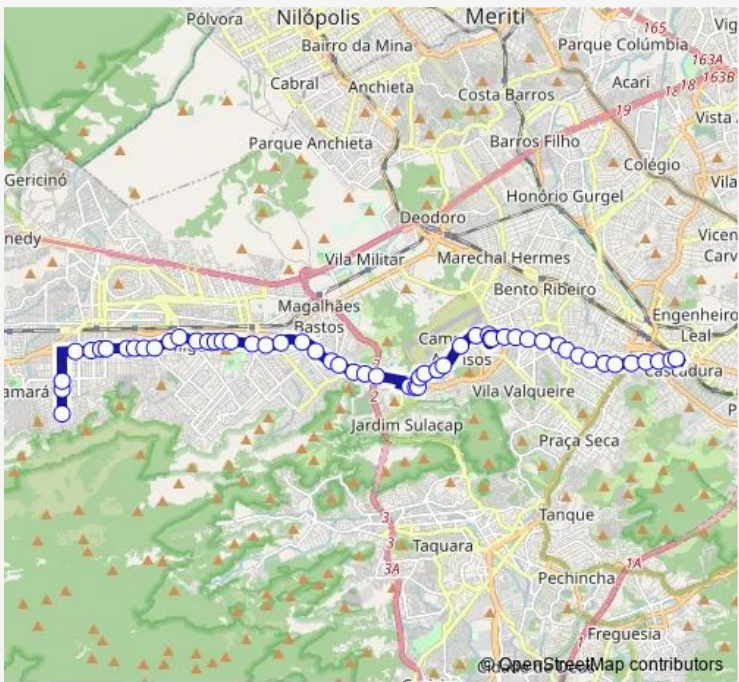

Bus 745 Bangu - Cascadura

[Go to website](#)

Direction
 Ponto Final: Bangu : Rua Boiobi — Terminal Deputado José de Souza Marques : Plat. B
 55 stops
[Open route schedule](#)

Ponto Final: Bangu : Rua Boiobi

- Banguenses
- Rio da Prata
- Barão de Capanema
- Bangu Shopping
- Cônego Vasconcelos
- Silva Cardoso
- Belo Horizonte
- Ribeiro de Andrade
- Apipucos
- Hospital Bangu
- Praça dos Abrolhos
- Santa Cruz
- Realengo
- Professor Oliveira Viana
- Vieira do Nascimento
- Imperador
- Praça Padre Miguel
- Marechal Soares de Andrea
- Morais Junior
- Tenente Bongiovani

Route schedule
 Ponto Final: Bangu : Rua Boiobi — Terminal Deputado José de Souza Marques : Plat. B

Monday	00:00
Tuesday	00:00
Wednesday	00:00
Thursday	00:00
Friday	00:00
Saturday	00:00
Sunday	00:00

Route info
 Direction: Ponto Final: Bangu : Rua Boiobi
 Stops: 55
 Trip Duration: 0 hour 45 min

Friday 00:00

Saturday 00:00

Sunday 00:00

Route info

Direction: Terminal Deputado José de Souza Marques :
Plat. B

Stops: 56

Trip Duration: 0 hour 45 min

Marechal Fontenelle