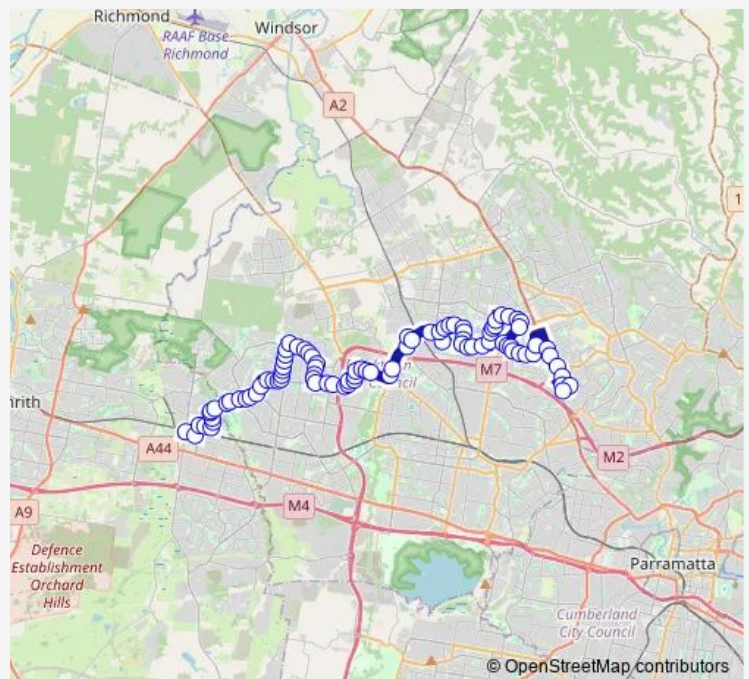

Sorrento Dr Before Cantwell St

Sorrento Dr Before Sunnyholt Rd

Stanhope T-Way

Stanhope Public Reserve, Stanhope Pkwy

Stanhope Pkwy Opp Stanhope Gardens Tennis Courts

Route schedule

Norbrik Dr At Entertainment Ln — Plumpton Marketplace, Jersey Rd

Monday 07:31

Tuesday 07:31

Wednesday 07:31

Thursday 07:31

Friday 07:31

Saturday —

Sunday —

Route info

Direction: Norbrik Dr At Entertainment Ln

Stops: 56

Trip Duration: 1 hour 5 min

745 — St Marys to Norwest Private Hospital via Stanhope Gardens

Stanhope Pkwy Opp Perfection Av
Blacktown Leisure Centre Stanhope, Stanhope Pkwy
Blacktown Leisure Centre Stanhope, Sentry Dr
Sentry Dr Opp Golden Gr
Sentry Dr Before Phoenix Av
Sentry Rd Opp Parklea Correctional Centre
Sentry Rd Opp Parklea Dr
Quakers Hill Pkwy Before Chase Dr
Quakers Hill Pkwy Before Pye Rd
Quakers Hill Pkwy At Pye Rd
Farnham Rd Opp Muccillo St
Quakers Hill Shopping Centre, Farnham Rd
Farnham Rd At Kennington Av
Farnham Rd Opp Mary Immaculate Primary School
Farnham Rd Opp Goddard Crescent Pre-School
Farnham Rd After Ebb St
Farnham Rd Opp Goddard Cres
Farnham Rd Opp Commisso Ct
Quakers Hill High School, Lalor Rd
Quakers Hill Pkwy Before Hambledon Rd
Nirimba Education Centre University Of Western Sydney
Quakers Hill Pkwy After Eastern Rd
Quakers Hill Pkwy Before Tallagandra Dr
Quakers Hill Pkwy After Tallagandra Dr
St Elizabeth Nursing Home, Richmond Rd
Richmond Rd At Dublin St
Glendening Reserve, Richmond Rd
Doonside Hawks Soccer Club, Golding Dr
Golding Dr After Winten Dr

Golding Dr After Linde Rd

Adrienne St After Armitage Dr

Adrienne St At Marin Pl

Lamb St Opp Adrienne St

Lamb St At Royal Av

Jersey Rd After Rooty Hill Rd

Plumpton Marketplace, Jersey Rd

Direction