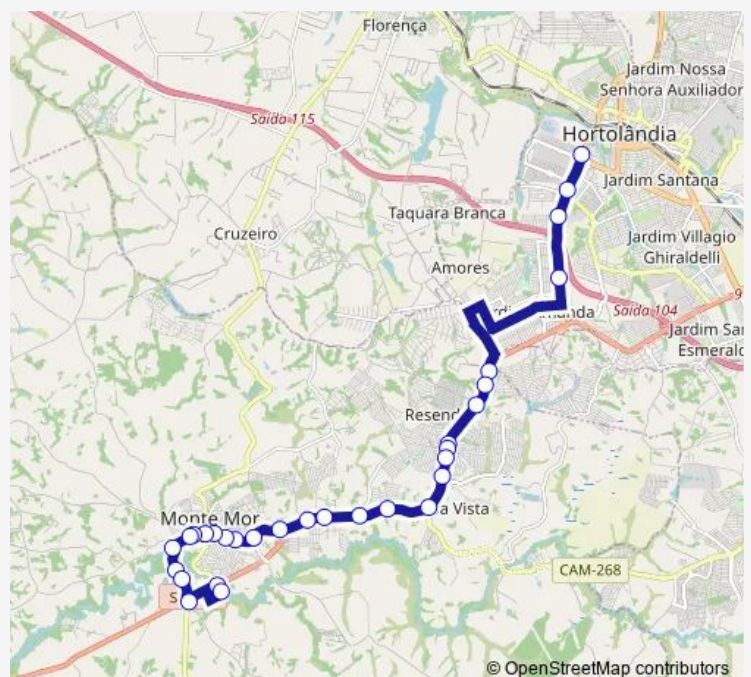

Estrada Municipal Rio Acima, 2

Rua Tobias Bueno de Oliveira, 531-539

Rodovia Jornalista Francisco Aguirre Proença, 6608-6622

Rodovia Jornalista Francisco Aguirre Proença, 6732-6850

R. Siqueira Campos, 1153-1265

R. Salomão Haddad Baruque, 1408-1986

Route schedule

Rua José Zambonini, 125-139 — Avenida Santana, 704

Monday 00:15-22:45

Tuesday 00:15-22:45

Wednesday 00:15-22:45

Thursday 00:15-22:45

Friday 00:15-22:45

Saturday 00:15-22:45

Sunday 00:15-22:45

Route info

Direction: Rua José Zambonini, 125-139

Stops: 40

Trip Duration: 0 hour 39 min

745 — Hortolandia (Terminal Metropolitano de Hortolandia) / Monte Mor (Jardim Capuavinha)

Thursday 05:00-23:30

Friday 05:00-23:30

Saturday 05:00-23:30

Sunday 05:00-23:30

Route info

Direction: Avenida Santana, 704

Stops: 30

Trip Duration: 0 hour 39 min