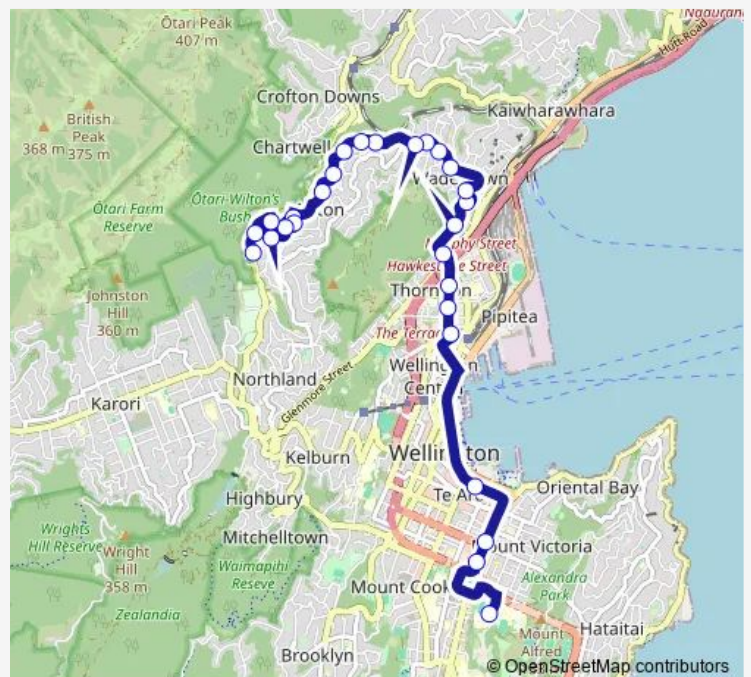

Wadestown Shops (near 109)

Wadestown Road at Lytton Street

Wilton Road opposite Blackbridge Road

Wadestown School - Wilton Road

Izard Park - Wilton Road (near 41)

Wilton Road (near 79)

Route schedule

Wellington College (school grounds) — Wilton - Surrey Street

Monday 15:25-15:26

Tuesday 15:25-15:26

Wednesday 15:25-15:26

Thursday 15:25-15:26

Friday 15:25-15:26

Saturday —

Sunday —

Route info

Direction: Wellington College (school grounds)

Stops: 27

Trip Duration: 0 hour 33 min

745 — Wellington College - Wellington - Wadestown - Wilton

Warwick Street at Wilton Road

Warwick Street at Gloucester Street (near 4)

Gloucester Street (near 5)

Gloucester Street at Worcester Street (near 21)

Gloucester Street at Wilton Road

Wilton Park - Wilton Road (near 185)

Wilton - Surrey Street

745 School Bus time schedules and route maps are available in an offline PDF at busmaps.com. Use the busmaps.com website to see live bus times, train schedule or subway schedule, and step-by-step directions for all public transit in Wellington