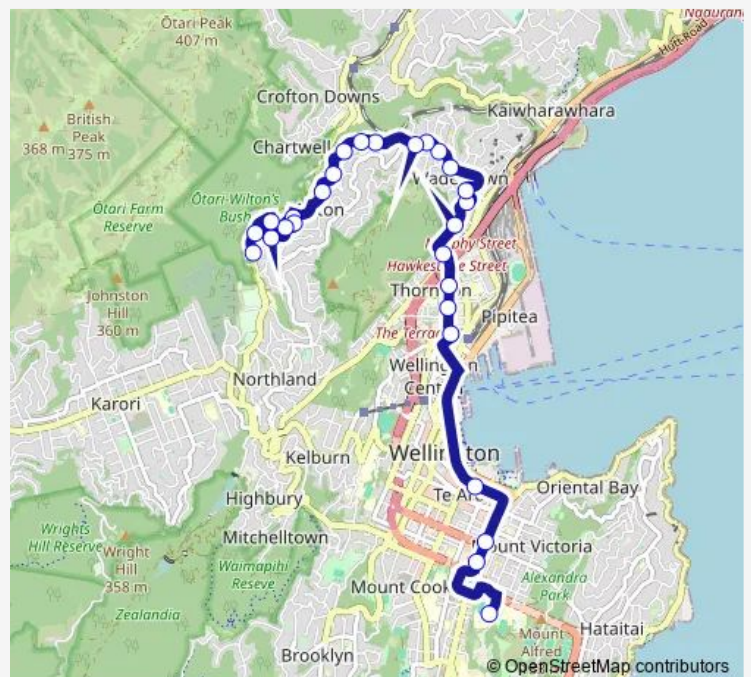

Wadestown Shops (near 109)

Wadestown Road at Lytton Street

Wilton Road opposite Blackbridge Road

Wadestown School - Wilton Road

Izard Park - Wilton Road (near 41)

Wilton Road (near 79)

Route schedule

Wellington College (school grounds) — Wilton - Surrey Street

Monday 15:25-15:26

Tuesday 15:25-15:26

Wednesday 15:25-15:26

Thursday 15:25-15:26

Friday 15:25-15:26

Saturday —

Sunday —

Route info

Direction: Wellington College (school grounds)

Stops: 27

Trip Duration: 0 hour 33 min

Warwick Street at Wilton Road

Warwick Street at Gloucester Street (near 4)

Gloucester Street (near 5)

Gloucester Street at Worcester Street (near 21)

Gloucester Street at Wilton Road

Wilton Park - Wilton Road (near 185)

Wilton - Surrey Street

745 School Bus time schedules and route maps are available in an offline PDF at busmaps.com. Use the busmaps.com website to see live bus times, train schedule or subway schedule, and step-by-step directions for all public transit in Wellington