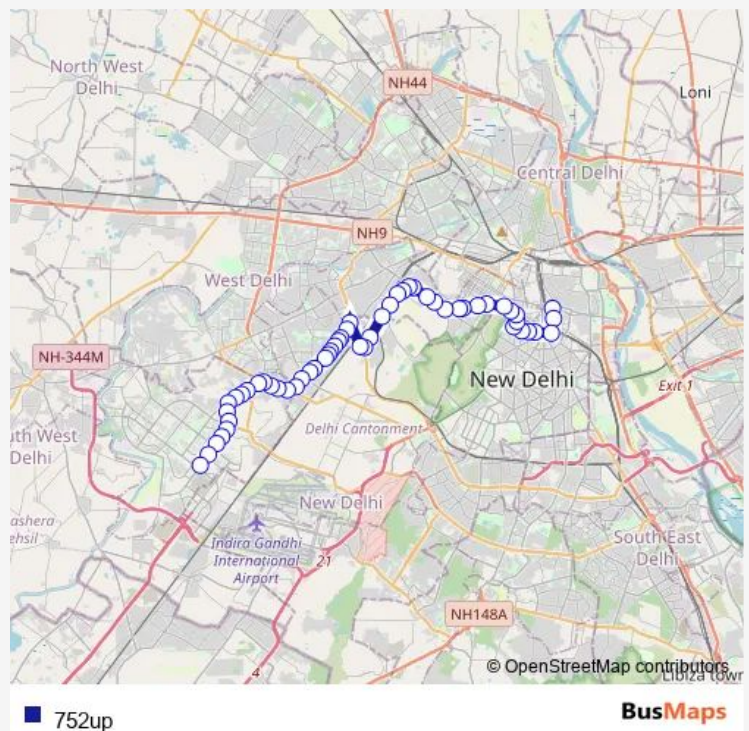

Bus 752up

[Go to website](#)

Direction

New Delhi Railway Station Gate 2 — Nhai Building/ Dwar-
ka Sec-10 Metro Station

55 stops

[Open route schedule](#)

New Delhi Railway Station Gate 2

Shivaji Park

Super Bazar

Shivaji Stadium Terminal

Shaheed Bhagat Singh Marg

Shaheed Bhagat Singh Marg

Gole Market

Rama Krishna Ashram Marg

Panchkuian Road

Panchkuian Road Banwai Lal Hospital

Meghdoot Bhawan

Pusa Road Petrol Pump Sadhu Vaswani Marg

Karol Bagh Metro Station

Telephone Exchange Karol Bagh

Rajendra Place / Karol Bagh Telephone Exchange

East Patel Nagar

South Patel Nagar (Metro Station)

West Patel Nagar

Shadipur DTC Colony Metro Station

Shadipur Colony

Pandav Nagar

Route schedule

New Delhi Railway Station Gate 2 — Nhai Building/ Dwar-
ka Sec-10 Metro Station

Monday 07:15-21:43

Tuesday 07:15-21:43

Wednesday 07:15-21:43

Thursday 07:15-21:43

Friday 07:15-21:43

Saturday 07:15-21:43

Sunday 07:15-21:43

Route info

Direction: New Delhi Railway Station Gate 2

Stops: 55

Trip Duration: 1 hour 37 min

752up