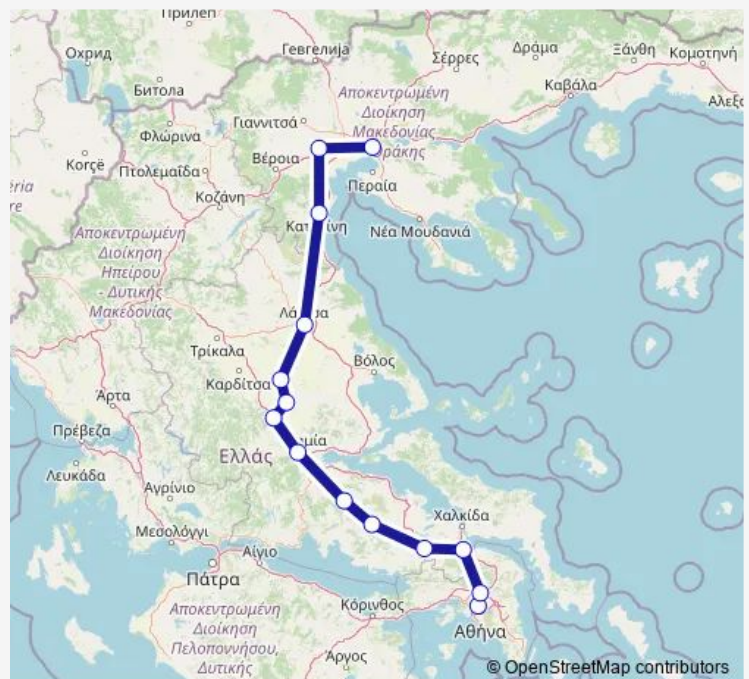

Rail Αθήνα - Θεσσαλονίκη

[Go to website](#)

Direction

Αθήνα — Θεσσαλονίκη

14 stops

[Open route schedule](#)

Αθήνα

ΣΚΑ (Κέντρο Αχαρναι)

Οινόη

Θήβα

Λειβαδειά

Τιθορέα

Λειανοκλάδι

Αγγεΐαι

Δομοκός

Παλαιοφάρσαλος

Λάρισα

Κατερίνη

Πλατύ

Θεσσαλονίκη

Route schedule

Αθήνα — Θεσσαλονίκη

Monday 07:18-23:55

Tuesday 07:18-23:55

Wednesday 07:18-23:55

Thursday 07:18-23:55

Friday 07:18-23:55

Saturday 07:18-23:55

Sunday 07:18-23:55

Route info

Direction: Αθήνα

Stops: 14

Trip Duration: 5 hour 28 min

■ Αθήνα - Θεσσαλονίκη