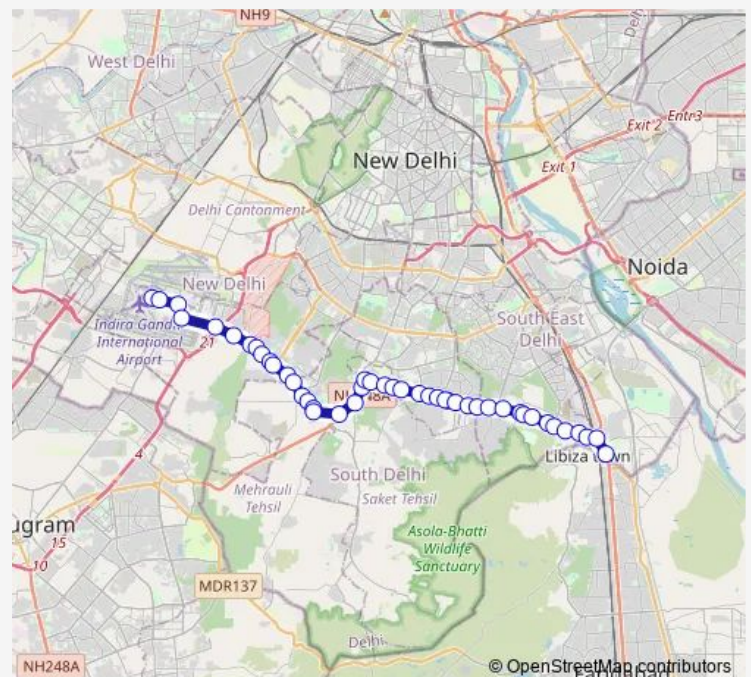

### Route schedule

IGI Airport Terminal 2 (Air India Office) — Badarpur Border (T)

Monday	07:05-17:05
Tuesday	07:05-17:05
Wednesday	07:05-17:05
Thursday	07:05-17:05
Friday	07:05-17:05
Saturday	07:05-17:05
Sunday	07:05-17:05

### Route info

Direction: IGI Airport Terminal 2 (Air India Office)

Stops: 45

Trip Duration: 1 hour 39 min

717bdown

Lado Sarai

Dhola Peer

Said ul zeb Village