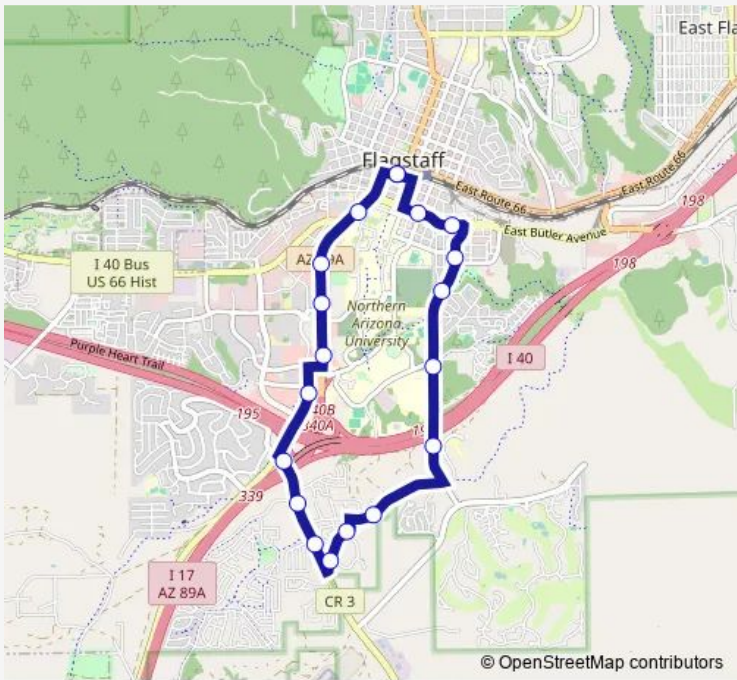

Bus R14 Route 14 - Brown

[Go to website](#)

Direction
 Downtown Connection Center — Downtown Connection Center
 19 stops
[Open route schedule](#)

- Downtown Connection Center
- Butler / San Francisco Eb
- Butler / Elden Eb
- Lone Tree / Franklin
- Lone Tree / Brannen
- Lone Tree / Pine
- Lone Tree (Ccc)
- Zuni / Kofa
- Walapai / South Yaqui
- Walapai / Lake Mary
- Lake Mary / Mohawk
- Lake Mary / Hi Cntry
- Lake Mary / Beulah
- Beulah / Mcconnell
- Milton / Forest Meadows
- Milton / University
- Milton / Plaza Way
- Milton / Northern Arizona Univ
- Downtown Connection Center

Route schedule
 Downtown Connection Center — Downtown Connection Center

Monday	06:14-21:44
Tuesday	06:14-21:44
Wednesday	06:14-21:44
Thursday	06:14-21:44
Friday	06:14-21:44
Saturday	07:14-19:44
Sunday	07:14-19:44

Route info
 Direction: Downtown Connection Center
 Stops: 19
 Trip Duration: 0 hour 23 min

R14 Bus time schedules and route maps are available in an offline PDF at busmaps.com. Use the busmaps.com website to see live bus times, train schedule or subway schedule, and step-by-step directions for all public transit in Flagstaff

The schedule is provided in the local timezone. Times with "(+1)" indicate departures on the next day.

PDF file created on 2025-02-26

2024 BusMaps.com - All Rights Reserved