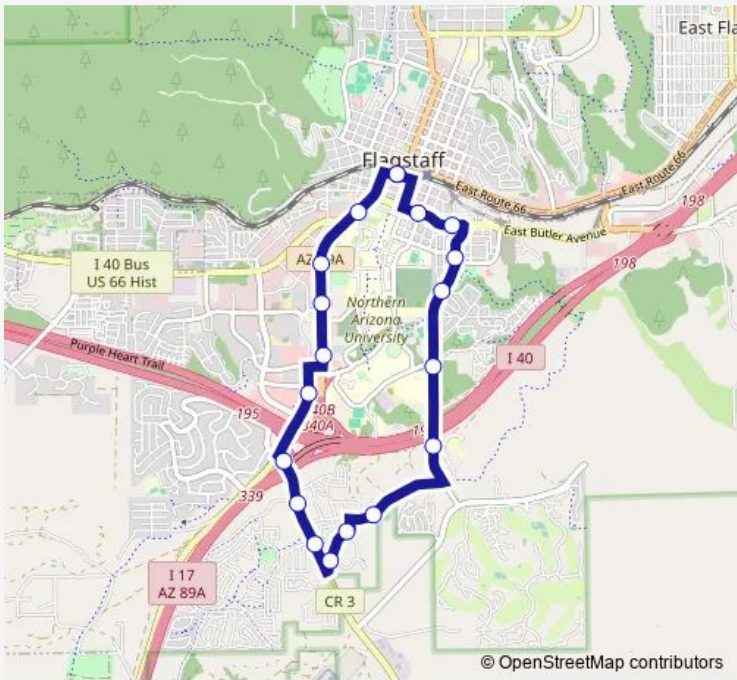

Bus R14 Route 14 - Brown

[Go to website](#)

Direction
 Downtown Connection Center — Downtown Connection Center

19 stops

[Open route schedule](#)

- Downtown Connection Center
- Butler / San Francisco Eb
- Butler / Elden Eb
- Lone Tree / Franklin
- Lone Tree / Brannen
- Lone Tree / Pine
- Lone Tree (Ccc)
- Zuni / Kofa
- Walapai / South Yaqui
- Walapai / Lake Mary
- Lake Mary / Mohawk
- Lake Mary / Hi Cntry
- Lake Mary / Beulah
- Beulah / Mcconnell
- Milton / Forest Meadows
- Milton / University
- Milton / Plaza Way
- Milton / Northern Arizona Univ
- Downtown Connection Center

Route schedule
 Downtown Connection Center — Downtown Connection Center

Monday	06:14-21:44
Tuesday	06:14-21:44
Wednesday	06:14-21:44
Thursday	06:14-21:44
Friday	06:14-21:44
Saturday	07:14-19:44
Sunday	07:14-19:44

Route info

Direction: Downtown Connection Center

Stops: 19

Trip Duration: 0 hour 23 min

R14 Bus time schedules and route maps are available in an offline PDF at busmaps.com. Use the busmaps.com website to see live bus times, train schedule or subway schedule, and step-by-step directions for all public transit in Flagstaff