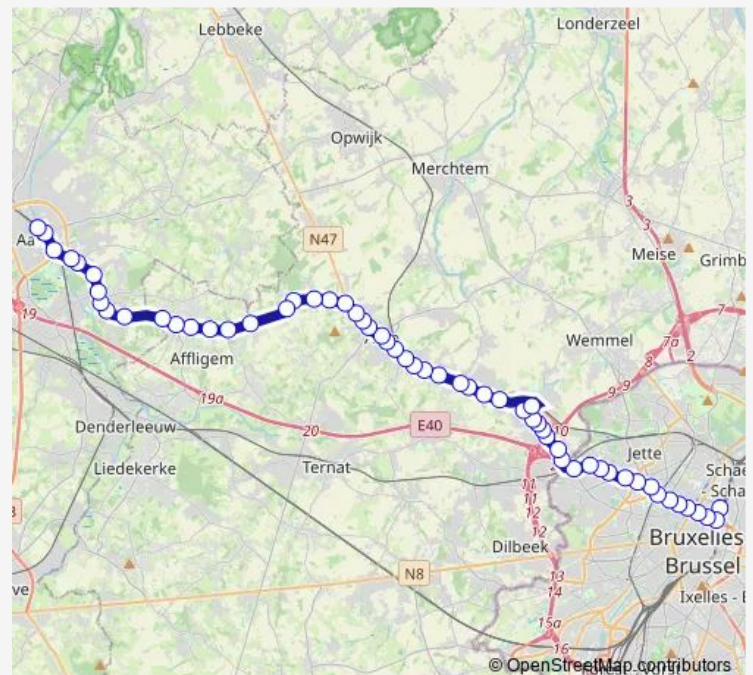

Zellik Centrum

Zellik Drie Koningen

Zellik Vliegwezenlaan

Route schedule

Koekelberg Simonis — Zellik Vliegwezenlaan

Monday 15:22-15:48

Tuesday 15:22-15:48

Wednesday 15:22-15:48

Thursday 15:22-15:48

Friday 15:22-15:48

Saturday —

Sunday —

Route info

Direction: Koekelberg Simonis

Stops: 15

Trip Duration: 0 hour 23 min

Direction

Asse Station — Aalst Station perron 5

27 stops

[Open route schedule](#)

Asse Station

Asse Belvédère

Asse Gemeenteplein

Asse Nieuwstraat