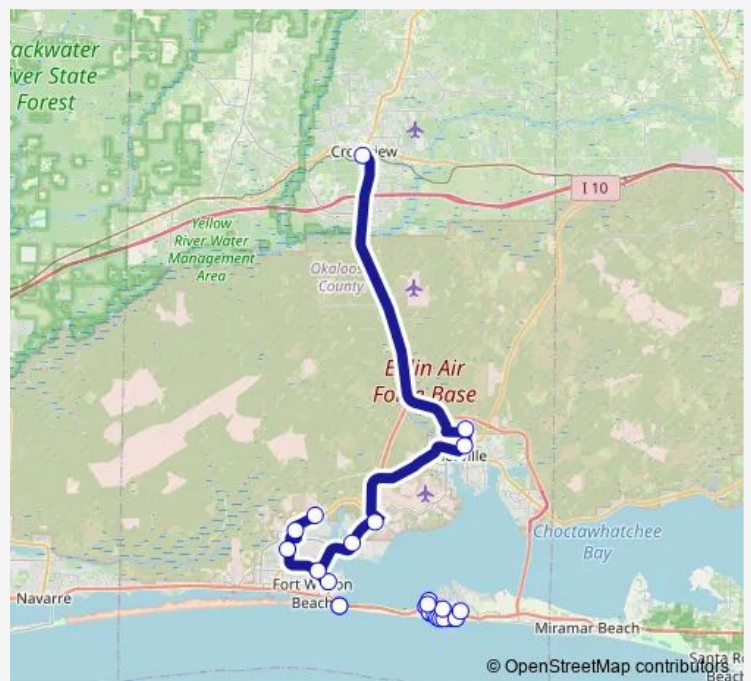

Sandpiper Cove South

### Route schedule

Boardwalk and Wayside Park — Boardwalk and Wayside Park

Monday 09:30

Tuesday 09:30

Wednesday 09:30

Thursday 09:30

Friday 09:30

Saturday —

### Route info

Direction: Boardwalk and Wayside Park

Stops: 26

Trip Duration: 0 hour 39 min

R14 — Route 14

98 Palms Plaza

Benning Drive

Destin Library