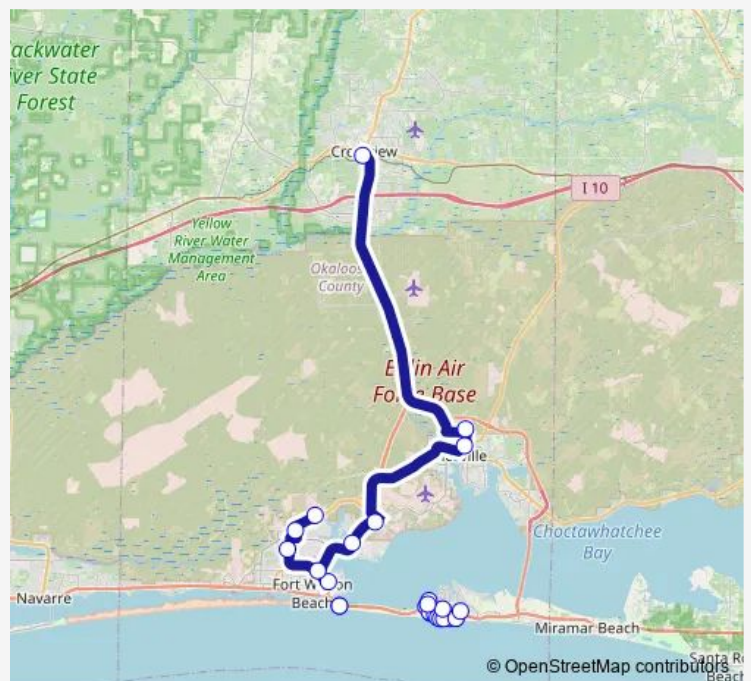

East Pass Towers

Hospital and Iowa Drive (Transfer)

Gulf Breeze Court

Cinco Bayou and Cinco Baptist

Destin Pointe and Jetty East

Wal-Mart

Holiday Surf and Racquet Club

White Wilson (Outbound)

Thursday 09:30

Friday 09:30

Saturday —

Sunday —

Route info

Direction: Boardwalk and Wayside Park

Stops: 26

Trip Duration: 0 hour 39 min

R14 — Route 14

98 Palms Plaza

Benning Drive

Destin Library

Destin Community Center

Boardwalk and Wayside Park

Direction

Boardwalk and Wayside Park — Boardwalk and Wayside Park

24 stops

[Open route schedule](#)

Boardwalk and Wayside Park

Okaloosa County Courthouse Annex

Harbor Walk and Margaritaville

Okaloosa Cty Water (Inbound)

Sandpiper Cove North

Hospital and Iowa Drive (Transfer)