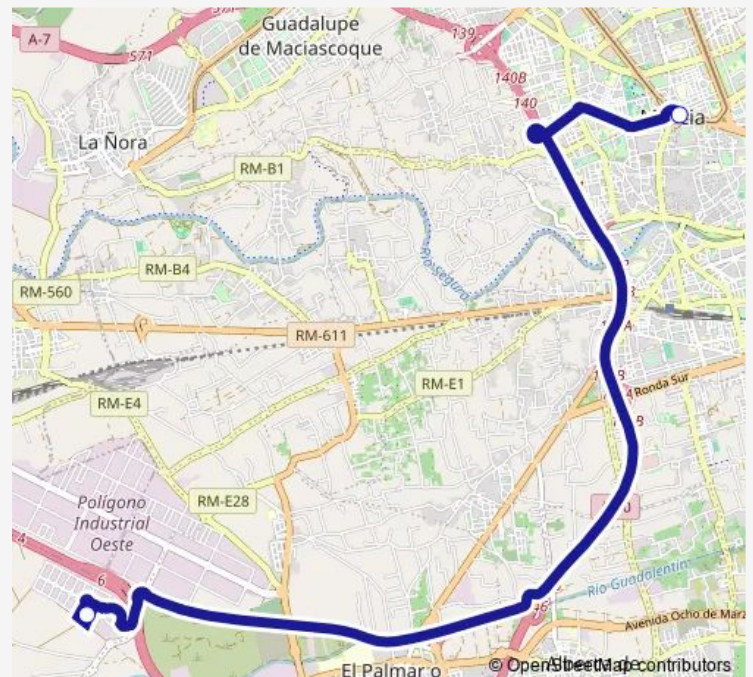

Bus R14 Rayo 14 (Cocheras - Cabecera)[Go to website](#)**Direction**

Pza. Circular 14 — Transportes de Murcia

2 stops

[Open route schedule](#)

Pza. Circular 14

Transportes de Murcia

Route schedule

Pza. Circular 14 — Transportes de Murcia

Monday	21:53-23:10
Tuesday	21:53-23:10
Wednesday	21:53-23:10
Thursday	21:53-23:10
Friday	21:53-23:10
Saturday	22:00-22:30
Sunday	22:40

Route info

Direction: Pza. Circular 14

Stops: 2

Trip Duration: 0 hour 20 min

R14 — Rayo 14 (Cocheras - Cabecera)

Direction

undefined — undefined

0 stops

[Open route schedule](#)**Route schedule**

undefined — undefined

Monday	06:40-07:37
Tuesday	06:40-07:40
Wednesday	06:40-07:40
Thursday	06:40-07:40
Friday	06:40-07:40
Saturday	06:40-07:10
Sunday	07:40

Route info

Direction:

Stops: 0

Trip Duration: – min

R14 Bus time schedules and route maps are available in an offline PDF at busmaps.com. Use the busmaps.com website to see live bus times, train schedule or subway schedule, and step-by-step directions for all public transit in Murcia