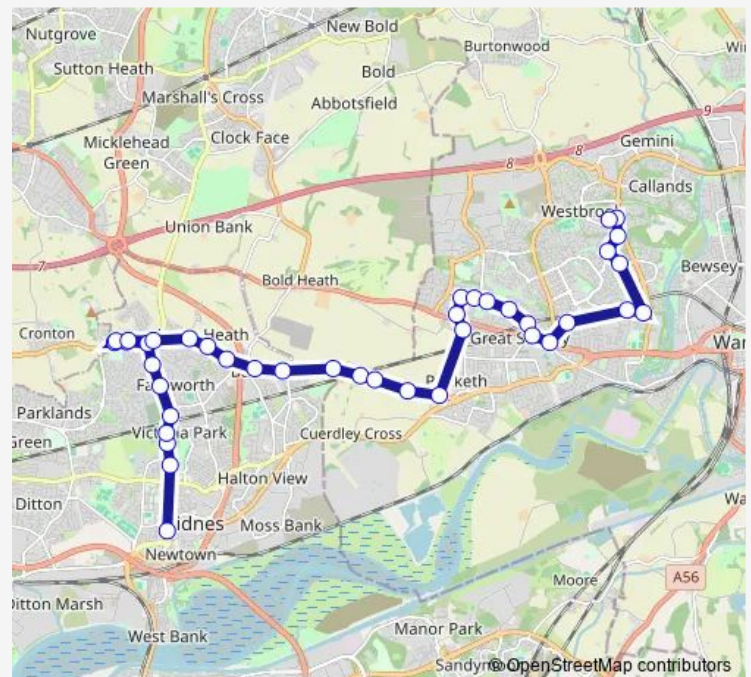

Highfield Avenue

Sankey Station

Charles Avenue

Philips Drive

Princess Avenue

Park Road

Butchers Arms

Friends Lane

Thursday 07:58

Friday 07:58

Saturday —

Sunday —

Route info

Direction: Asda

Stops: 43

Trip Duration: 0 hour 50 min

Wednesday 16:42

Thursday 16:42

Friday 13:40

Saturday —

Sunday —

Route info

Direction: Kingsway

Stops: 40

Trip Duration: 0 hour 38 min

Park Road

Princess Avenue

Philips Drive

Charles Avenue

Sankey Station

Highfield Avenue

Sankey School