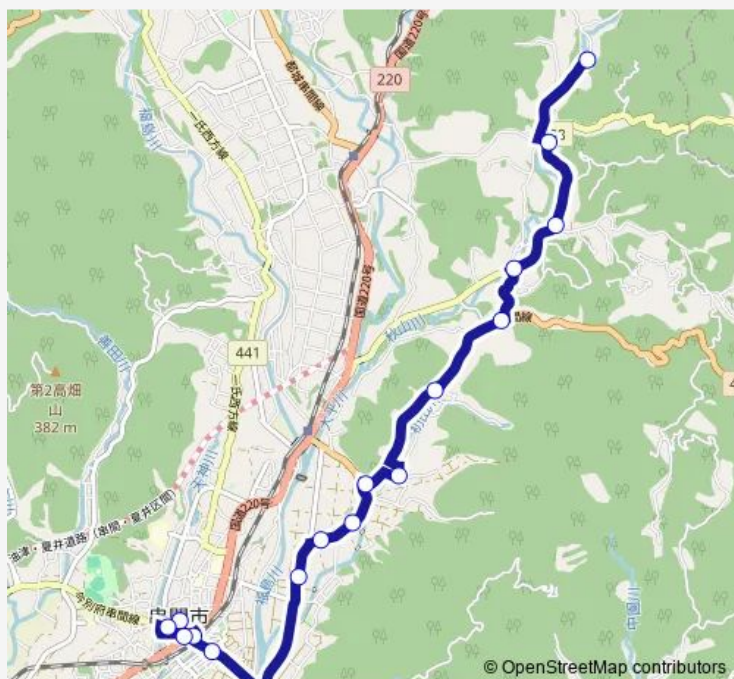

鯛取 — 道の駅くしま

Monday	15:11
Tuesday	—
Wednesday	—
Thursday	15:11
Friday	—
Saturday	—
Sunday	—

Route info

Direction: 鯛取

Stops: 16

Trip Duration: 0 hour 27 min

Bus time schedules and route maps are available in an offline PDF at busmaps.com. Use the busmaps.com website to see live bus times, train schedule or subway schedule, and step-by-step directions for all public transit in Kushima

The schedule is provided in the local timezone. Times with "(+1)" indicate departures on the next day.

PDF file created on 2025-01-16

2024 BusMaps.com - All Rights Reserved