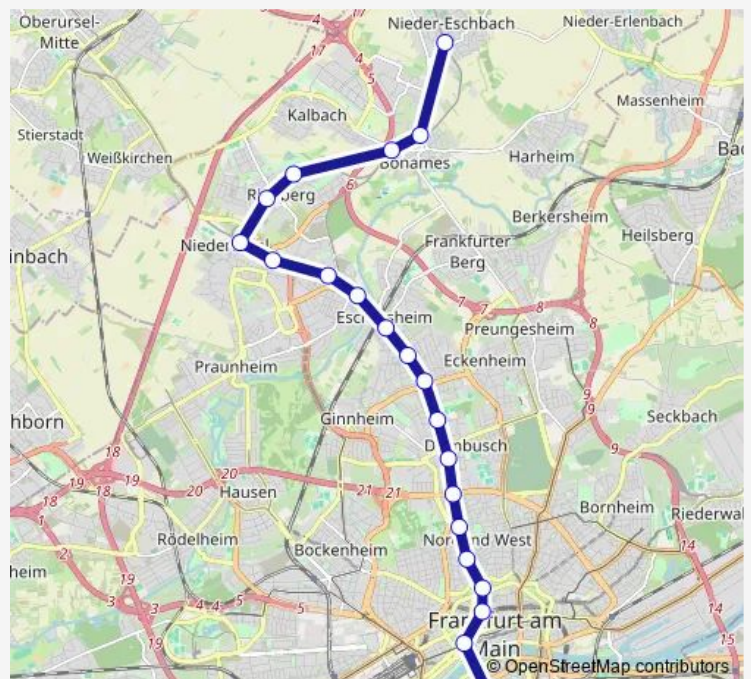

Frankfurt (Main) Fritz-Tarnow-Straße

Frankfurt (Main) Hügelstraße

Frankfurt (Main) Lindenbaum

Frankfurt (Main) Weißer Stein

Frankfurt (Main) Heddernheim

Frankfurt (Main) Zeilweg

Frankfurt (Main) Wiesenau

Frankfurt (Main) Niederursel

Frankfurt (Main) Uni Campus Riedberg

Frankfurt (Main) Riedberg

Frankfurt (Main) Kalbach

Frankfurt (Main) Bonames Mitte

Route schedule

Frankfurt (Main) Südbahnhof — Frankfurt (Main) Nieder-Eschbach

Monday	04:15-01:20 ⁺¹
Tuesday	04:15-01:20 ⁺¹
Wednesday	04:15-01:20 ⁺¹
Thursday	04:15-01:20 ⁺¹
Friday	04:15-02:50 ⁺¹
Saturday	03:05-02:50 ⁺¹
Sunday	03:05-02:05 ⁺¹

Route info

Direction: Frankfurt (Main) Südbahnhof

Stops: 22

Trip Duration: 0 hour 33 min

U8

BusMaps

Direction

Frankfurt (Main) Riedberg — Frankfurt (Main) Hedder-
heim

6 stops

[Open route schedule](#)

Frankfurt (Main) Riedberg

Frankfurt (Main) Uni Campus Riedberg

Frankfurt (Main) Niederursel

Frankfurt (Main) Wiesenau

Frankfurt (Main) Zeilweg

Frankfurt (Main) Hedderheim