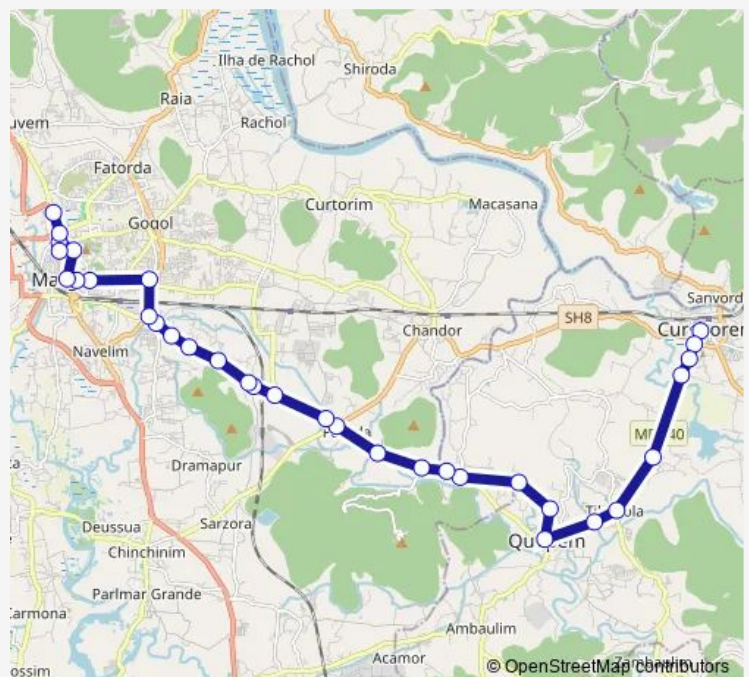

Thursday 07:00

Friday 07:00

Saturday 07:00

Sunday 07:00

Route info

Direction: Curchorem - Savordem KTC Bus Stand

Stops: 33

Trip Duration: 1 hour 0 min

Margao Hospicio

Margoa Holy Spirit Church & School

Margao Session Court

Colva Circle

Margao KTC Bus Stand

MRG22 Bus time schedules and route maps are available in an offline PDF at busmaps.com. Use the busmaps.com website to see live bus times, train schedule or subway schedule, and step-by-step directions for all public transit in Madgaon