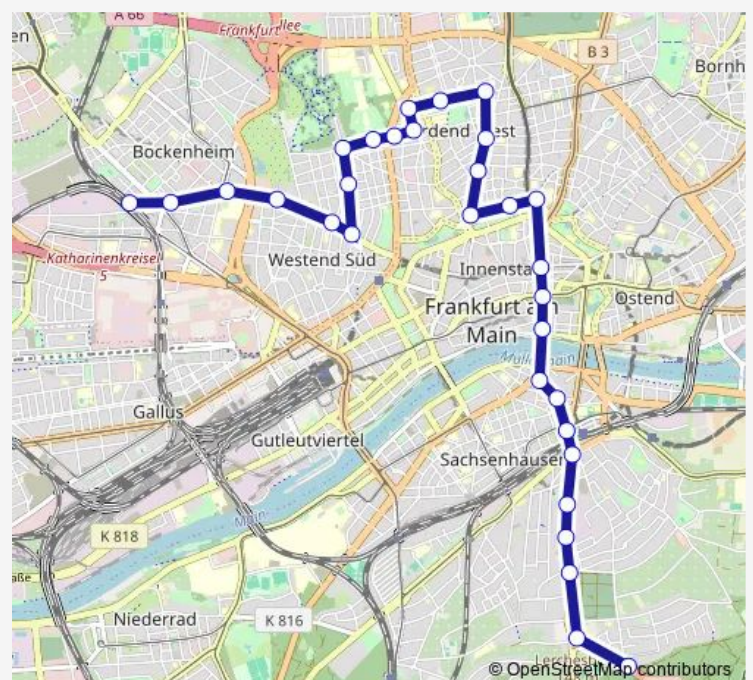

### Route schedule

Frankfurt (Main) Westbahnhof — Frankfurt (Main) Hainer Weg

Monday 03:23-02:58<sup>+1</sup>

Tuesday 03:23-02:58<sup>+1</sup>

Wednesday 03:23-02:58<sup>+1</sup>

Thursday 03:23-02:58<sup>+1</sup>

### Route info

Direction: Frankfurt (Main) Westbahnhof

Stops: 32

Trip Duration: 0 hour 51 min

M36

BusMaps

Frankfurt (Main) Schöne Aussicht

Frankfurt (Main) Elisabethenstraße