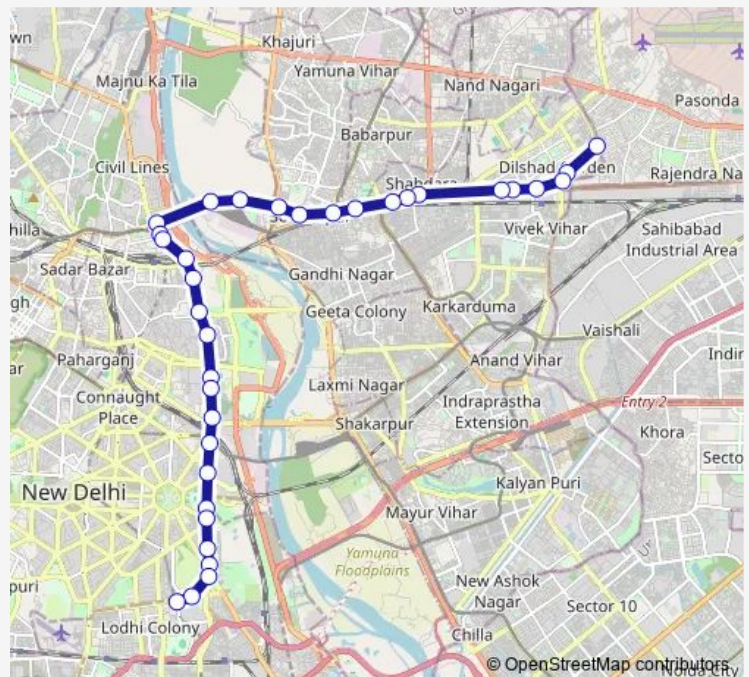

### Route schedule

New Seema Puri Depot Cluster — Sunehari Pulla Depot / Jawahar Lal Nehru Stadium Terminal

Monday 05:17-07:58

Tuesday 05:17-07:58

Wednesday 05:17-07:58

Thursday 05:17-07:58

Friday 05:17-07:58

Saturday 05:17-07:58

Sunday 05:17-07:58

### Route info

Direction: New Seema Puri Depot Cluster

Stops: 34

Trip Duration: 1 hour 19 min

216Inkstldown

BusMaps

Darya Ganj

Delhi Gate