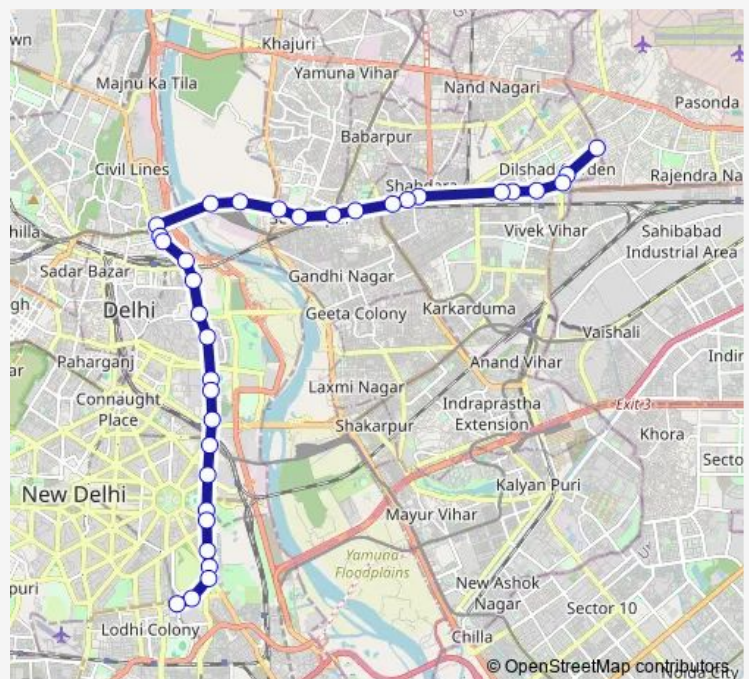

Welcome Colony

Dharam Pura

Shastri Park

Shyam Giri Mandir

Shastri Park Metro Depot

Isbt Maharana Pratap Bus (T)

Isbt Kashmere Gate

Guru Govind Singh University (Kashmere Gate)

Gpo

Red Fort

Jama Masjid

Route schedule

New Seema Puri Depot Cluster — Sunehari Pulla Depot / Jawahar Lal Nehru Stadium Terminal

Monday 05:17-07:58

Tuesday 05:17-07:58

Wednesday 05:17-07:58

Thursday 05:17-07:58

Friday 05:17-07:58

Saturday 05:17-07:58

Sunday 05:17-07:58

Route info

Direction: New Seema Puri Depot Cluster

Stops: 34

Trip Duration: 1 hour 19 min

216Inkstldown

BusMaps

Darya Ganj

Delhi Gate

Shaheed Park (Bhagat Singh Terminal)

Ito

Supreme Court / Pragati Maidan Metro Station

Pragati Maidan Gate 5