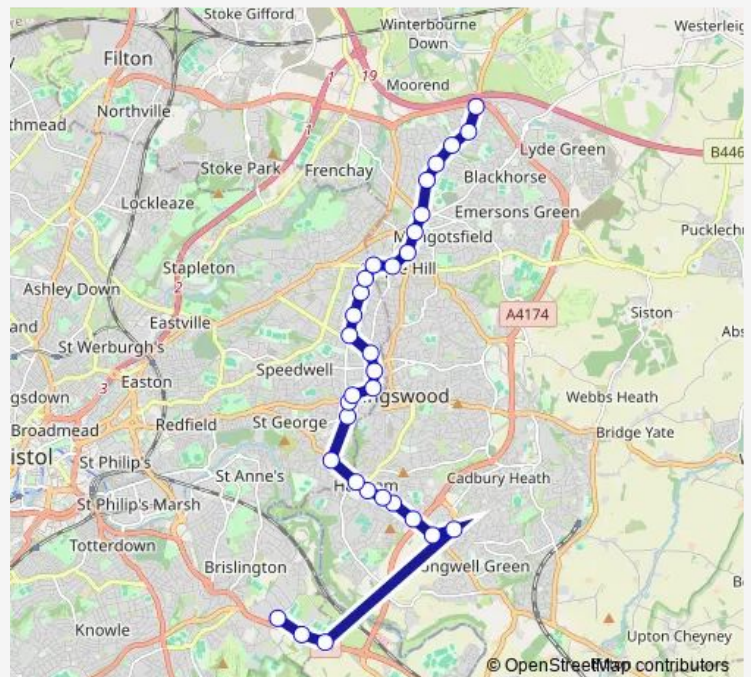

Leap Bridge

Sandringham Avenue

Oakdale Road

The Horseshoe

Christchurch School

Victoria Street

The Portcullis

Pendennis Road

Thursday 07:43-08:55

Friday 07:43-08:55

Saturday —

Sunday —

Route info

Direction: Wick Wick

Stops: 30

Trip Duration: 0 hour 44 min

■ SB2 — Downend - St Brendan's College

The Maypole

Victoria Road

The Blue Bowl

Stonehill

The Butchers Arms

Woodward Drive

Hicks Gate

Route info

Direction: St Brendans Grounds

Stops: 31

Trip Duration: 0 hour 46 min

The Horseshoe

Oakdale Road

Sandringham Avenue

Leap Bridge