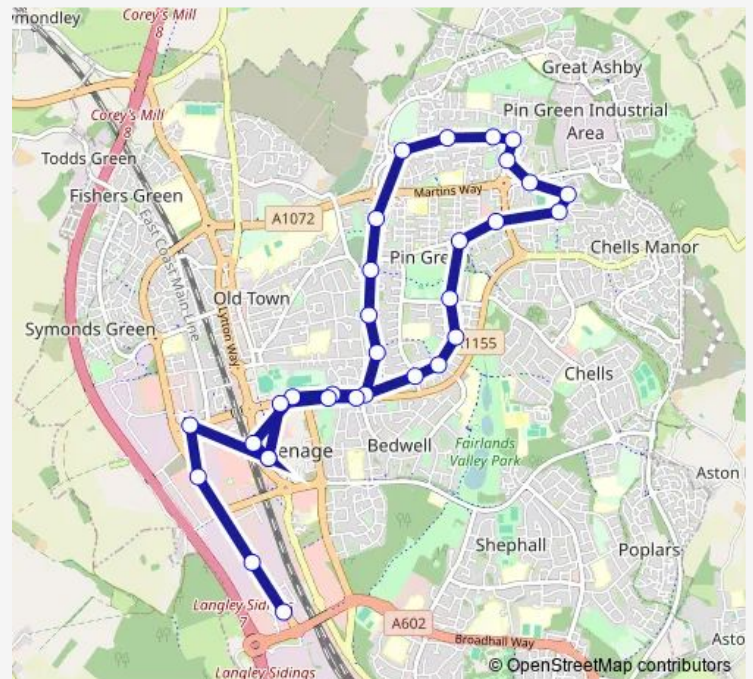

Haycroft Road

Cemetery

Trent Close

York Road

St Nicholas Centre

Durham Road

Pilgrims Way

Coventry Close

Thursday 06:19-23:00

Friday 06:19-23:00

Saturday 06:45-23:00

Sunday 08:00-23:00

Route info

Direction: Leyden Road

Stops: 31

Trip Duration: 0 hour 49 min

■ SB2 — Stevenage: Bus Station - St Nicholas (Circular)

The Oval Centre

Jessop Road

Webb Rise

Fairlands Centre

Sloan Court

Archer Road

Bedwell Crescent