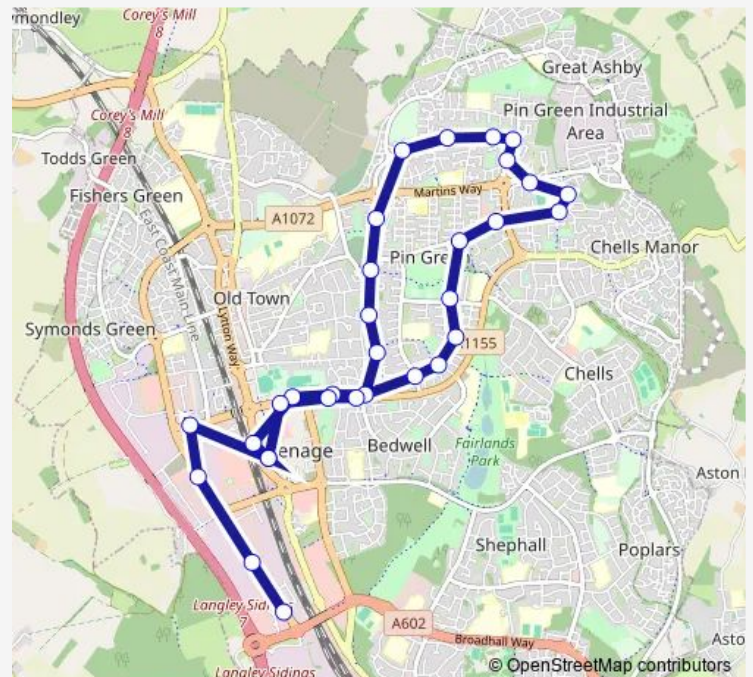

Haycroft Road

Cemetery

Trent Close

York Road

St Nicholas Centre

Durham Road

Pilgrims Way

Coventry Close

Thursday 06:19-23:00

Friday 06:19-23:00

Saturday 06:45-23:00

Sunday 08:00-23:00

Route info

Direction: Leyden Road

Stops: 31

Trip Duration: 0 hour 50 min

■ SB2 — Stevenage: Bus Station - St Nicholas (Circular)

The Oval Centre

Jessop Road

Webb Rise

Fairlands Centre

Sloan Court

Archer Road

Bedwell Crescent