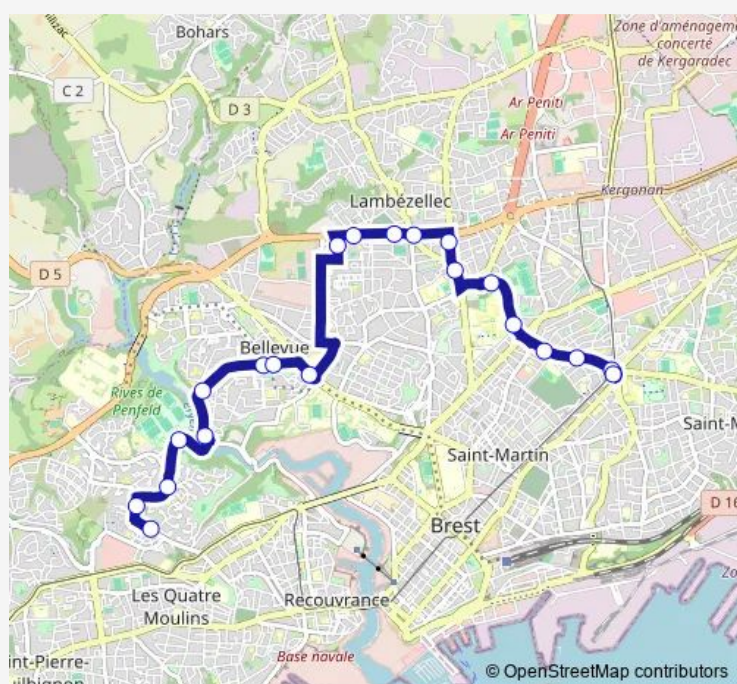

—

Sunday

11:40-12:20

Route info

Direction: Warspite

Stops: 21

Trip Duration: 0 hour 23 min

SB2 — Navette Stade Brestois Warspite - Place de Strasbourg

BusMaps

Direction

Strasbourg Jaurès — Warspite

20 stops

[Open route schedule](#)

Strasbourg Jaurès

Braille

Hoche

Warspite

Route schedule

Strasbourg Jaurès — Warspite

Monday

—

Tuesday

—

Wednesday