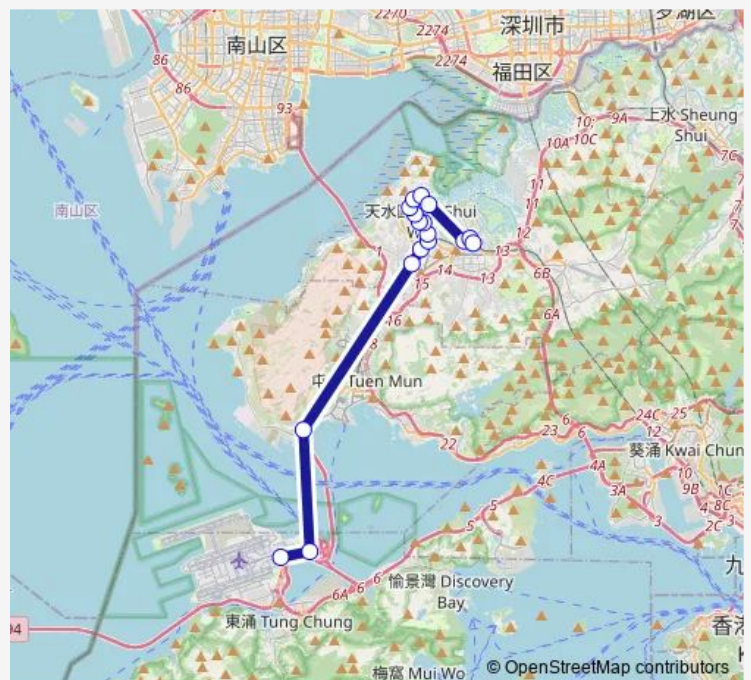

**Route schedule**

[Ctb] Airport (Ground Transportation Centre)[Lwb] Airport (GTC) BUS Terminus — [Kmb] Long Ping Station BUS Terminus[Lwb] Long Ping Station

Monday	16:55
Tuesday	16:55
Wednesday	16:55
Thursday	16:55
Friday	16:55
Saturday	16:55
Sunday	16:55

**Route info**

Direction: [Ctb] Airport (Ground Transportation Centre)[Lwb] Airport (GTC) BUS Terminus

Stops: 20

Trip Duration: 1 hour 26 min

[Ctb] LR Ginza Stop, TIN YAN Road[[Lwb] Harbour Plaza Resort City[[Nlb] Harbour Plaza Resort City