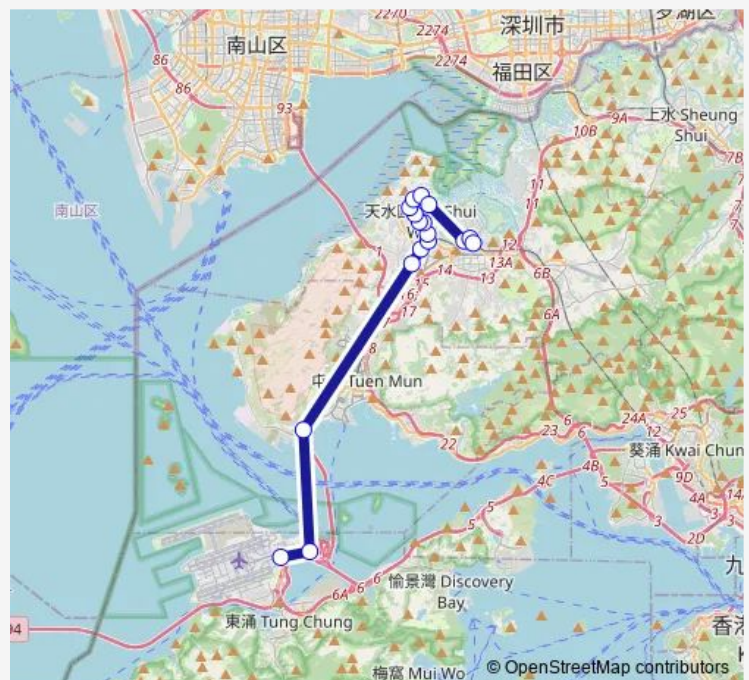

Route schedule

[Ctb] Airport (Ground Transportation Centre)[Lwb] Airport (GTC) BUS Terminus — [Kmb] Long Ping Station BUS Terminus[Lwb] Long Ping Station

Monday	16:55
Tuesday	16:55
Wednesday	16:55
Thursday	16:55
Friday	16:55
Saturday	16:55
Sunday	16:55

Route info

Direction: [Ctb] Airport (Ground Transportation Centre)[Lwb] Airport (GTC) BUS Terminus

Stops: 20

Trip Duration: 1 hour 27 min

■ A37 — Long Ping Station - Airport (Ground Transportation Centre)

[Ctb] LR Ginza Stop, TIN YAN Road[[Lwb] Harbour Plaza Resort City[[Nlb] Harbour Plaza Resort City

[Ctb] TIN Shui WAI Town Centre[[Kmb] TIN Shui WAI Town Centre[[Lrtfeeder] TIN Shui WAI Town Centre[[Lwb] TIN Shui WAI Town Centre[[Nlb] TIN Shui WAI Town Centre