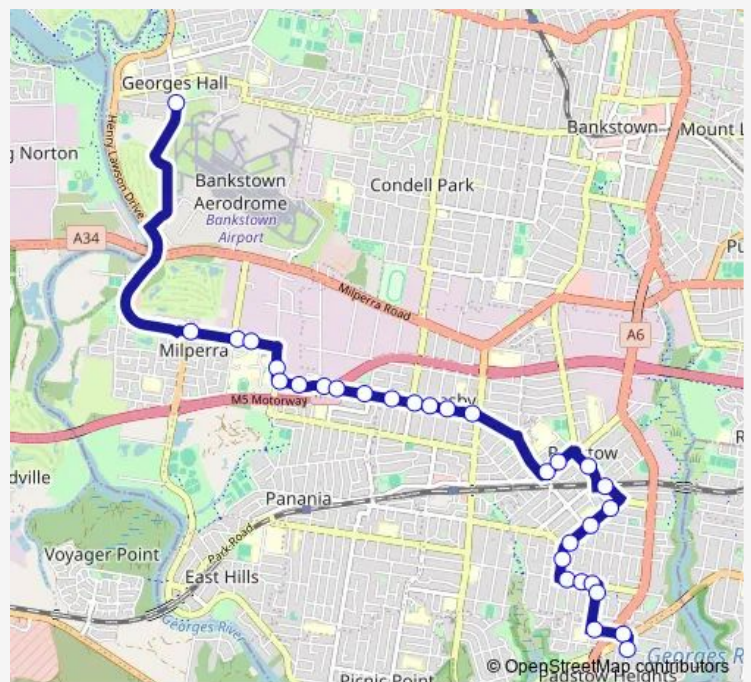

Sphinx Av After Doyle Rd

Sphinx Av At Pyramid Av

Cahors Rd At Iberia St

Padstow Station, Howard Rd

Faraday Rd Opp Padstow Pde

Faraday Rd Opp Padstow Park Public School

Route schedule

Georges River Grammar, Link Rd — Dilke Rd At Villiers Rd

Monday 15:35

Tuesday 15:35

Wednesday 15:35

Thursday 15:35

Friday 15:35

Saturday —

Sunday —

Route info

Direction: Georges River Grammar, Link Rd

Stops: 30

Trip Duration: 0 hour 27 min

S740 — Georges River Grammar to Padstow Heights

Faraday Rd At Windsor Rd

Faraday Rd Opp Anthony Av

Alma Rd Shops, Alma Rd

Alma Rd Opp Wyatt Av

Alma Rd Opp Harvey Av

Chamberlain Rd Opp St Therese Primary School

Clancy St After Chamberlain Rd

Clancy St Before Dilke Rd

Dilke Rd At Villiers Rd

S740 School Bus time schedules and route maps are available in an offline PDF at busmaps.com. Use the busmaps.com website to see live bus times, train schedule or subway schedule, and step-by-step directions for all public transit in Liverpool