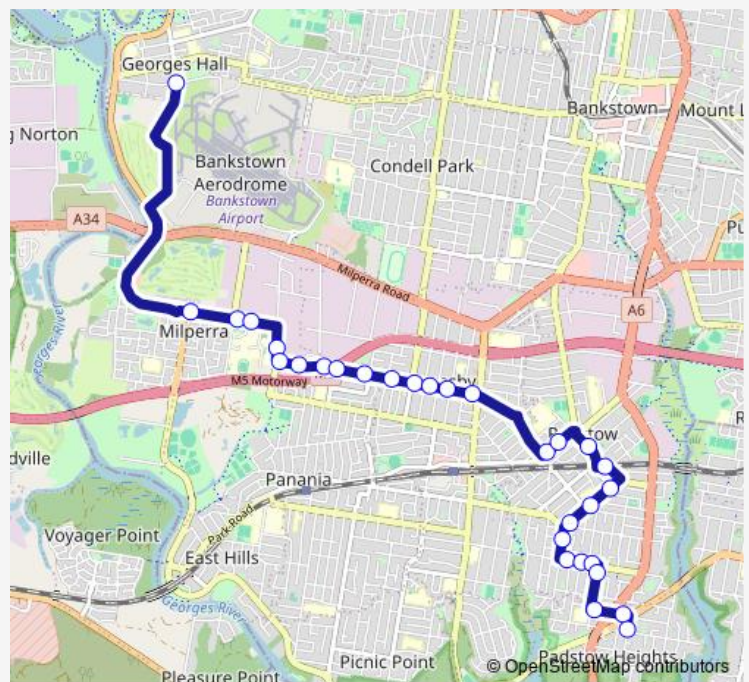

### Direction

Georges River Grammar, Link Rd — Dilke Rd At Villiers Rd

30 stops

[Open route schedule](#)

Georges River Grammar, Link Rd

Bullecourt Av At Keysor Pl

Bullecourt Av After Ashford Av

Bullecourt Av Opp Western Sydney University

### Route schedule

Georges River Grammar, Link Rd — Dilke Rd At Villiers Rd

Monday 15:35

Tuesday 15:35

Wednesday 15:35

Thursday 15:35

Friday 15:35

Saturday —

### Route info

Direction: Georges River Grammar, Link Rd

Stops: 30

Trip Duration: 0 hour 27 min

S740 — Georges River Grammar to Padstow Heights

Faraday Rd At Windsor Rd

Faraday Rd Opp Anthony Av

Alma Rd Shops, Alma Rd

Alma Rd Opp Wyatt Av

Alma Rd Opp Harvey Av

Chamberlain Rd Opp St Therese Primary School

Clancy St After Chamberlain Rd

Clancy St Before Dilke Rd

Dilke Rd At Villiers Rd

S740 School Bus time schedules and route maps are available in an offline PDF at [busmaps.com](https://busmaps.com). Use the [busmaps.com](https://busmaps.com) website to see live bus times, train schedule or subway schedule, and step-by-step directions for all public transit in Liverpool