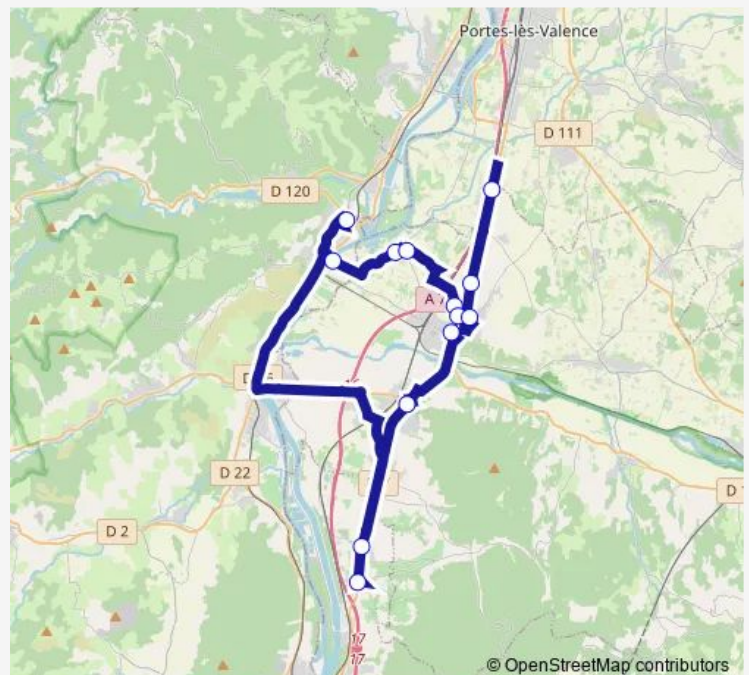

Miraillet

Sncf/Mazade

Deville

PL H. Sibourg

Pont DE Livron

Parc DES Crozes

RTE DE Grane

Champ DE Mars

Route schedule

CLG A. Cartier — Champ DE Mars

Monday 16:40

Tuesday 16:40

Wednesday —

Thursday 16:40

Friday 16:40

Saturday —

Sunday —

Route info

Direction: CLG A. Cartier

Stops: 12

Trip Duration: 1 hour 0 min

Direction

Champ DE Mars — 3 Vallees

13 stops

Champ DE Mars

Route schedule

3 Vallees — Champ DE Mars

Monday	—
Tuesday	—
Wednesday	13:10
Thursday	—
Friday	—
Saturday	—
Sunday	—

Route info

Direction: 3 Vallees

Stops: 9

Trip Duration: 0 hour 25 min