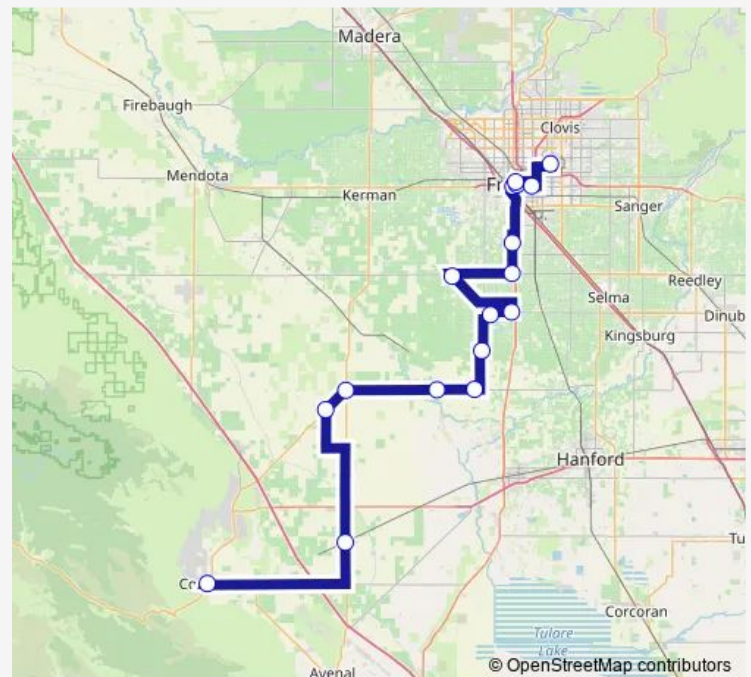

Manning

Easton Market

Courthouse

Amtrak/Greyhound

Community Regional Medical Center

Umc

Airport

Route schedule

Coalinga Transit — Airport

Monday	08:00
Tuesday	08:00
Wednesday	08:00
Thursday	08:00
Friday	08:00
Saturday	08:00
Sunday	08:00

Route info

Direction: Coalinga Transit

Stops: 17

Trip Duration: 3 hour 15 min

■ Coalinga Transit

Direction

Airport — Coalinga Transit

17 stops

[Open route schedule](#)

Airport

Umc

Amtrak/Greyhound

Community Regional Medical Center

Tuesday 14:50

Wednesday 14:50

Thursday 14:50

Friday 14:50

Saturday 14:50

Sunday 14:50

Route info

Direction: Airport