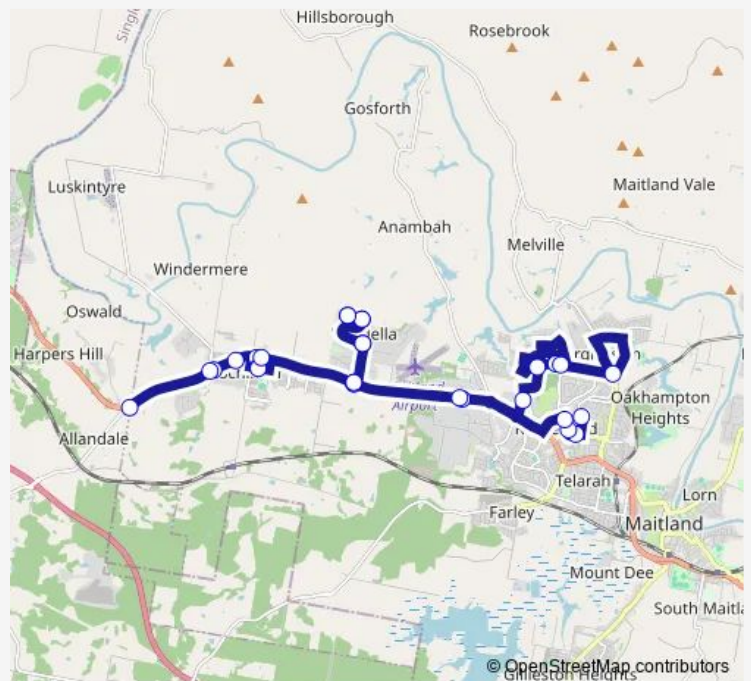

School Bus 2703 Rutherford HS to Aberglasslyn to Alexandra Ave

[Go to website](#)

Direction

Rutherford Technology High School, Avery St — Mckeachie Dr Before Aberglasslyn Rd

29 stops

[Open route schedule](#)

- Rutherford Technology High School, Avery St
- Alexandra Av Opp Rutherford Oval
- Weblands St Opp Rutherford Oval
- Webland St Opp Rutherford Primary School
- 459 New England Hwy
- Lerra Rd At Camilla Cl
- Camilla Cl After Krystyna Av
- Lerra Rd At River Rd
- New England Hwy Opp River Rd
- New England Hwy Opp All Saints College
- Lochinvar Public School, New England Hwy
- New England Hwy Opp Windermere Rd
- Allandale Rd After New England Hwy (Hail And Ride)
- New England Hwy At Windermere Rd
- St Patricks Primary School, Gregory Rd
- New England Hwy At River Rd
- Lerra Rd At Camilla Cl
- Camilla Cl After Krystyna Av
- Lerra Rd At River Rd
- New England Hwy Opp River Rd

Route schedule

Rutherford Technology High School, Avery St — Mckeachie Dr Before Aberglasslyn Rd

Monday	—
Tuesday	14:33
Wednesday	—
Thursday	—
Friday	—
Saturday	—
Sunday	—

Route info

Direction: Rutherford Technology High School, Avery St

Stops: 29

Trip Duration: 1 hour 40 min

Gregory Rd Opp St Patricks Primary School

All Saints College, New England Hwy

New England Hwy At River Rd

New England Hwy Opp 459

Denton Park Dr Opp Fairfax St

Denton Park Dr At Adam Av