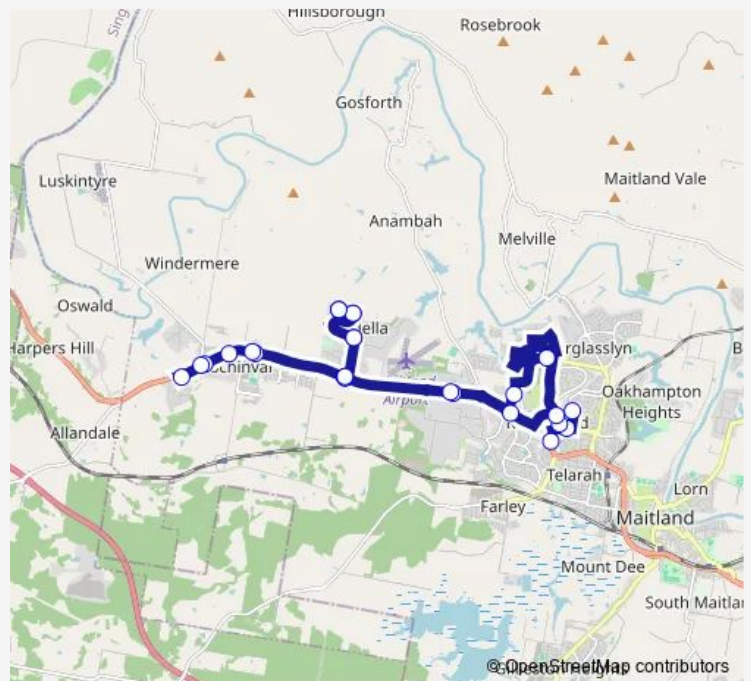

Lerra Rd At River Rd

New England Hwy Opp River Rd

New England Hwy After Robert Rd (Temp Stop)

Lochinvar Public School, New England Hwy

New England Hwy Opp Windermere Rd

St Helena Cl After New England Hwy

New England Hwy At Windermere Rd

New England Hwy At River Rd

Lerra Rd At Camilla Cl

Camilla Cl After Krystyna Av

Lerra Rd At River Rd

New England Hwy Opp River Rd

Route schedule

Rutherford Technology High School, Avery St — Hillview St At West Mall

Monday	—
Tuesday	14:33
Wednesday	—
Thursday	—
Friday	—
Saturday	—
Sunday	—

Route info

Direction: Rutherford Technology High School, Avery St

Stops: 26

Trip Duration: 1 hour 36 min

St Joseph's College, New England Hwy

New England Hwy At River Rd

New England Hwy Opp 459

Denton Park Dr Opp Fairfax St

Tea Tree Av At Denton Park Dr

Hillview St At West Mall

2703 School Bus time schedules and route maps are available in an offline PDF at busmaps.com. Use the busmaps.com website to see live bus times, train schedule or subway schedule, and step-by-step directions for all public transit in Maitland