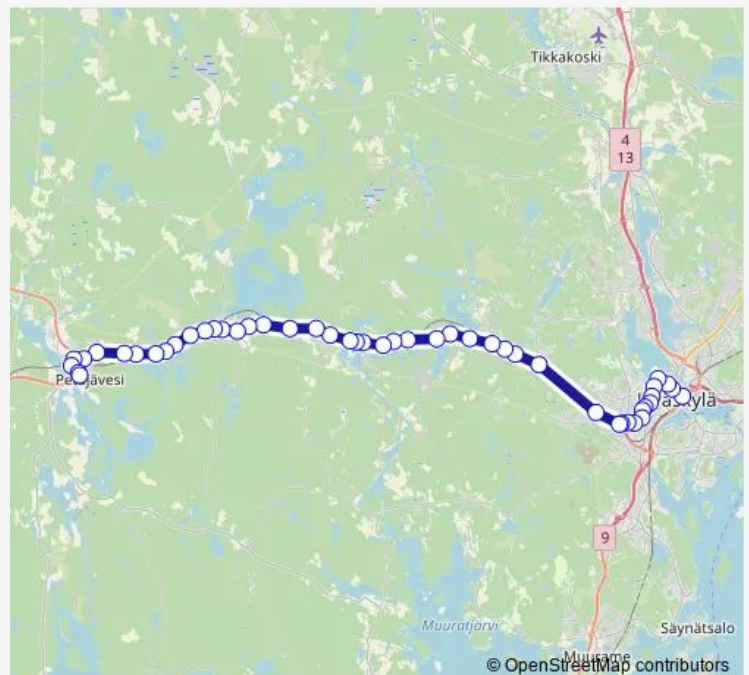

Thursday 13:00

Friday 13:00

Saturday —

Sunday —

Route info

Direction: Jyväskylä Matkakeskus 1

Stops: 49

Trip Duration: 0 hour 40 min