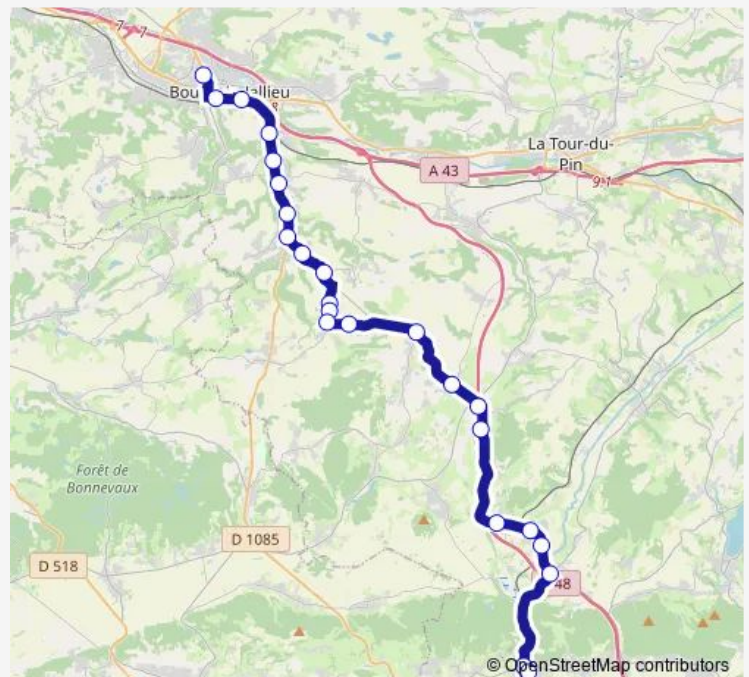

Bus T30 LE Grand Lempes-Montrevel-Bourgoin

[Go to website](#)

Direction

Lycee Prive ST Marc — Mairie

15 stops

[Open route schedule](#)

Lycee Prive ST Marc

RTE DE Buffieres

LE Trieve

Rossatiere

LES Halles

LES 4 Routes

Mairie

Route schedule

Lycee Prive ST Marc — Mairie

Monday	16:55
Tuesday	16:55
Wednesday	11:55
Thursday	16:55
Friday	16:55
Saturday	—
Sunday	—

Route info

Direction: Lycee Prive ST Marc

Stops: 15

Trip Duration: 0 hour 43 min

T30 — LE Grand Lempes-Montrevel-Bourgoin

Direction

Mairie — College PRE Benit

16 stops

[Open route schedule](#)

Mairie

LES 4 Routes

LES Halles

Rossatiere

LE Trieve

LE Poulard

LES Halles