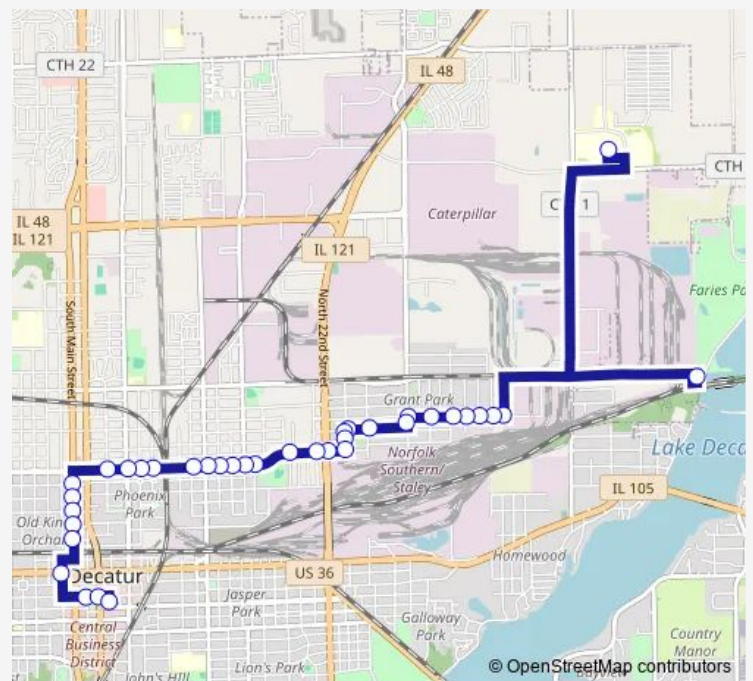

E Geddes AVE & N 24th St

Route schedule

Transit Center BAY 3 — Richland College AT Shilling Center

Monday 06:15-18:15

Tuesday 06:15-18:15

Wednesday 06:15-18:15

Thursday 06:15-18:15

Friday 06:15-18:15

Saturday 06:15-18:15

Sunday —

Route info

Direction: Transit Center BAY 3

Stops: 36

Trip Duration: 0 hour 19 min

41 — E. Grand - Richland Community College

E Geddes

E Geddes AVE & N 27th St

N 27th ST & E Division St

E Division ST & N 29th St

E Division ST & N 31st St

E Division ST & N 32nd St

E Division ST & N 33rd St

E Division ST & N 34th St

E Division ST & N 35th St

N 35th ST & E Faries Parkway

Adm

N Brushcollege RD & E Harrison Ave

N Brush College RD & E Mueller Ave

Richland CC West Stop

Richland College AT Shilling Center

Direction

Richland College AT Shilling Center — Transit Center BAY 3